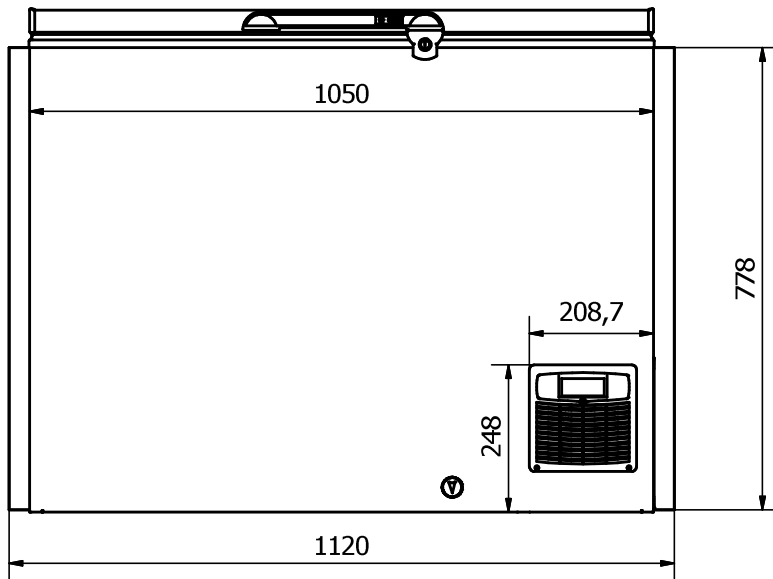

UNI 21

FRONT: Sticker 1120 x 778 mm

BACK : 1120 x 778 mm

RIGHT SIDE: Sticker 635 x 778 mm

LEFT SIDE: Sticker 635 x 778 mm

Comments:

The FRONT and the BACK stickers will be taken around the corners by approx. 35 mm in each side
 The SIDE stickers will be mounted approx. 7,5 mm from the FRONT and 7,5 mm from the BACK

Designed by	Checked by	Approved by	Date	Date	
Marina Pedersen				13-08-2020	
Elcold Aps			Streamer measurements 4-sided, mm		
			UNI 21	Edition	Sheet
					1 / 1