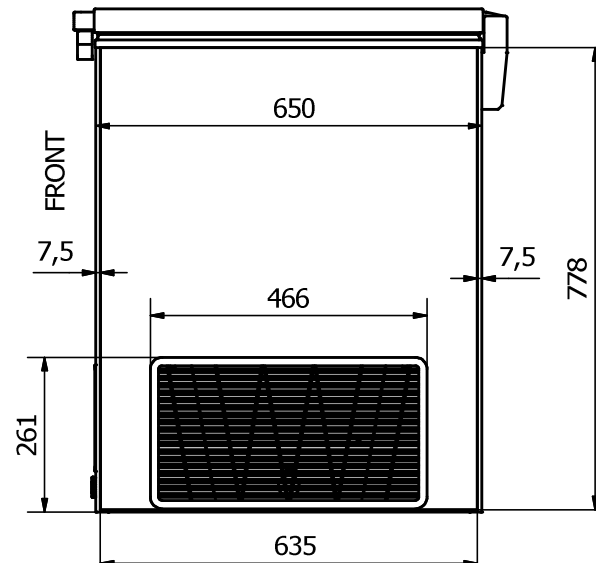

UNI 21

FRONT: Sticker 1120 x 778 mm

BACK : 1120 x 778 mm

RIGHT SIDE: Sticker 635 x 778 mm

LEFT SIDE: Sticker 635 x 778 mm

Comments:

The FRONT and the BACK stickers will be taken around the corners by approx. 35 mm in each side
 The SIDE stickers will be mounted approx. 7,5 mm from the FRONT and 7,5 mm from the BACK

Designed by	Checked by	Approved by	Date	Date	
Marina Pedersen				13-08-2020	
Elcold Aps			Streamer measurements 4-sided, mm		
			UNI 21	Edition	Sheet
					1 / 1