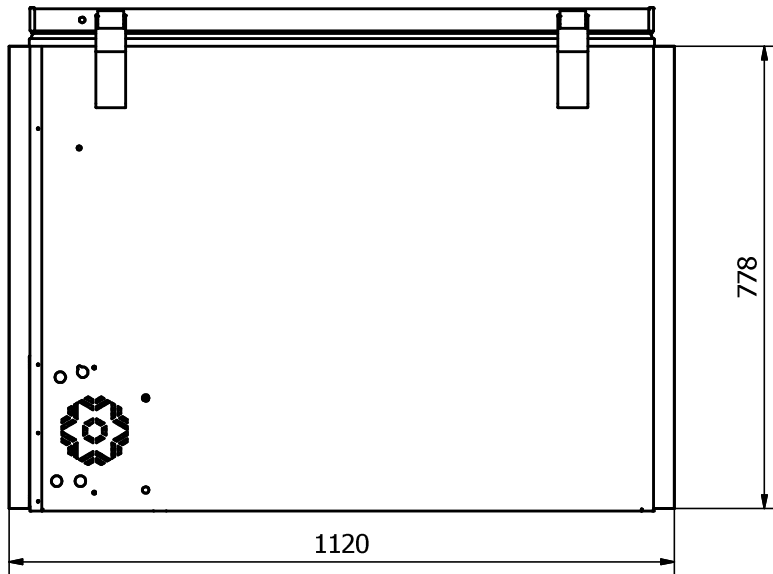

UNI 21

FRONT: Sticker 1120 x 778 mm

BACK : 1120 x 778 mm

RIGHT SIDE: Sticker 635 x 778 mm

LEFT SIDE: Sticker 635 x 778 mm

Comments:

The FRONT and the BACK stickers will be taken around the corners by approx. 35 mm in each side
 The SIDE stickers will be mounted approx. 7,5 mm from the FRONT and 7,5 mm from the BACK

Designed by	Checked by	Approved by	Date	Date	
Marina Pedersen				13-08-2020	
Elcold Aps			Streamer measurements 4-sided, mm		
			UNI 21	Edition	Sheet
					1 / 1