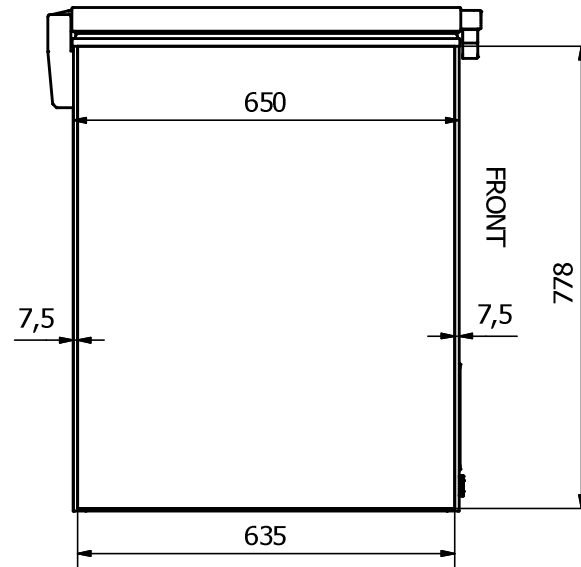

UNI 21

FRONT: Sticker 1120 x 778 mm

BACK : 1120 x 778 mm

RIGHT SIDE: Sticker 635 x 778 mm

LEFT SIDE: Sticker 635 x 778 mm

Comments:

The FRONT and the BACK stickers will be taken around the corners by approx. 35 mm in each side
 The SIDE stickers will be mounted approx. 7,5 mm from the FRONT and 7,5 mm from the BACK

Designed by	Checked by	Approved by	Date	Date	
Marina Pedersen				13-08-2020	
Elcold Aps			Streamer measurements 4-sided, mm		
			UNI 21	Edition	Sheet
					1 / 1