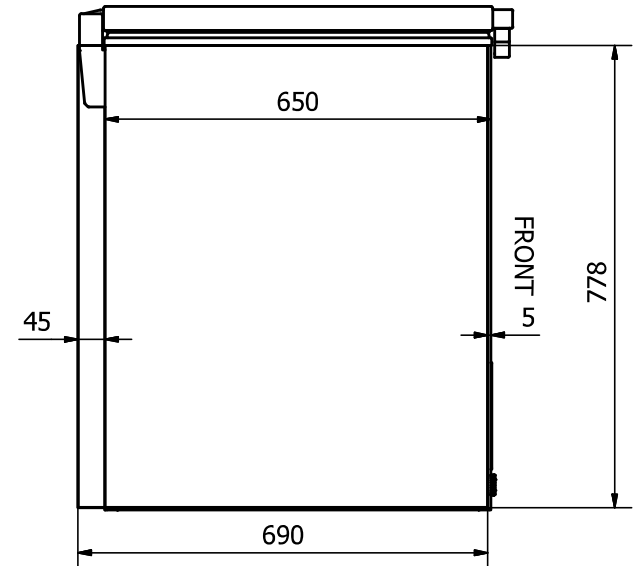

FRONT: Sticker 1120 x 778 mm

UNI 21

RIGHT SIDE: Sticker 690 x 778 mm

LEFT SIDE: Sticker 690 x 778 mm

Comments:

The FRONT sticker will be taken around the corners by approx. 35 mm in each side
 The SIDE stickers will be mounted approx. 5 mm from the FRONT and will be taken around the BACK corner by approx. 45 mm

Designed by	Checked by	Approved by	Date	Date	
Marina Pedersen				13-08-2020	
Elcold Aps			Streamer measurements 3-sided, mm		
			UNI 21	Edition	Sheet
					1 / 1