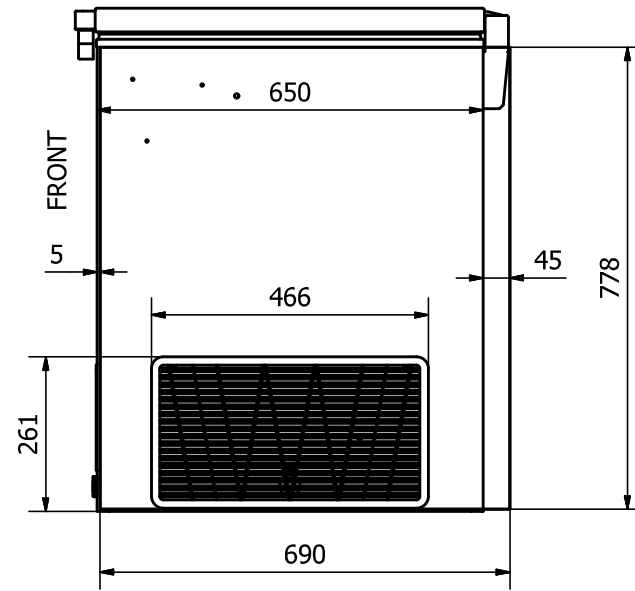

FRONT: Sticker 1120 x 778 mm

UNI 21

RIGHT SIDE: Sticker 690 x 778 mm

LEFT SIDE: Sticker 690 x 778 mm

Comments:

The FRONT sticker will be taken around the corners by approx. 35 mm in each side
 The SIDE stickers will be mounted approx. 5 mm from the FRONT and will be taken around the BACK corner by approx. 45 mm

Designed by	Checked by	Approved by	Date	Date	
Marina Pedersen				13-08-2020	
Elcold Aps			Streamer measurements 3-sided, mm		
			UNI 21	Edition	Sheet
					1 / 1