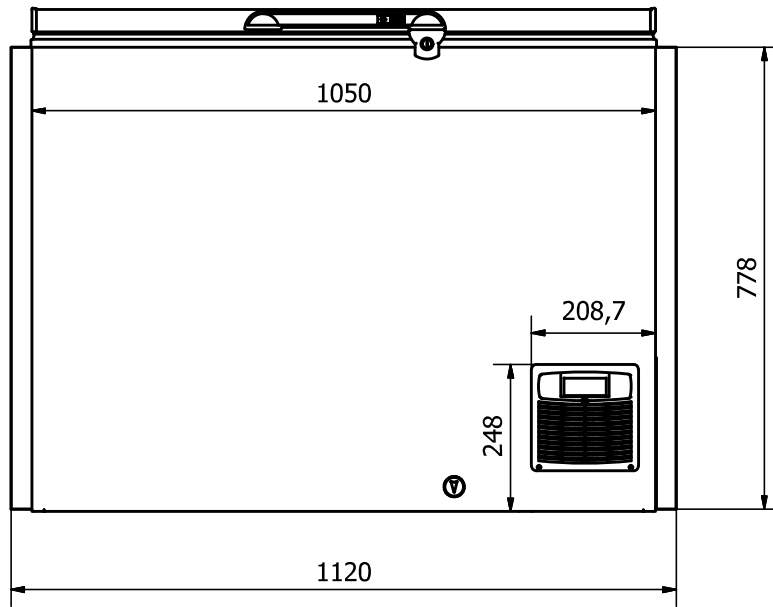

FRONT: Sticker 1120 x 778 mm

UNI 21

RIGHT SIDE: Sticker 690 x 778 mm

LEFT SIDE: Sticker 690 x 778 mm

Comments:

The FRONT sticker will be taken around the corners by approx. 35 mm in each side
 The SIDE stickers will be mounted approx. 5 mm from the FRONT and will be taken around the BACK corner by approx. 45 mm

Designed by	Checked by	Approved by	Date	Date	
Marina Pedersen				13-08-2020	
Elcold Aps			Streamer measurements 3-sided, mm		
			UNI 21	Edition	Sheet
					1 / 1