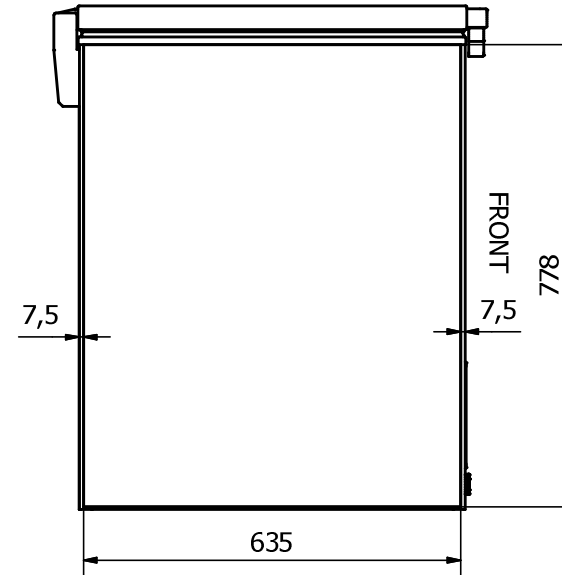

# UNI 11

FRONT: Sticker 790 x 778 mm

BACK: Sticker 790 x 778 mm

RIGHT SIDE: Sticker 635 x 778 mm

LEFT SIDE: Sticker 635 x 778 mm

**Comments:**

The FRONT and the BACK stickers will be taken around the corners by approx. 35 mm in each side  
 The SIDE stickers will be mounted approx. 7,5 mm from the FRONT and 7,5 mm from the BACK

Designed by	Checked by	Approved by	Date	Date	
Marina Pedersen				18-08-2020	
Elcold Aps			Streamer measurements 4-sided, mm		
			UNI 11	Edition	Sheet
					1 / 1