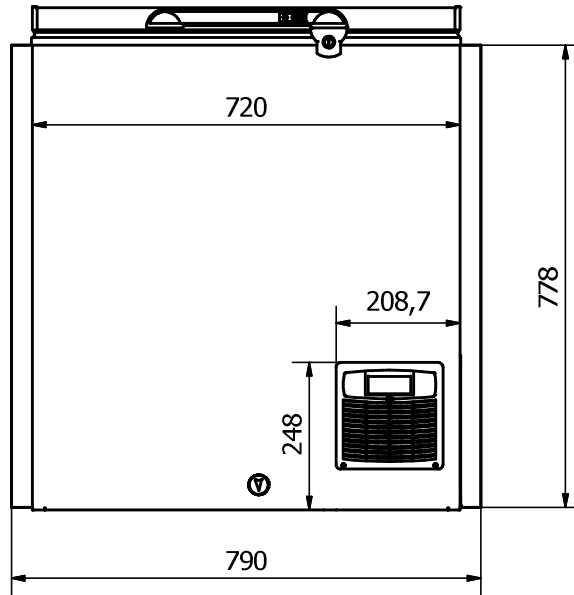

# UNI 11

FRONT: Sticker 790 x 778 mm

BACK: Sticker 790 x 778 mm

RIGHT SIDE: Sticker 635 x 778 mm

LEFT SIDE: Sticker 635 x 778 mm

**Comments:**

The FRONT and the BACK stickers will be taken around the corners by approx. 35 mm in each side  
 The SIDE stickers will be mounted approx. 7,5 mm from the FRONT and 7,5 mm from the BACK

Designed by	Checked by	Approved by	Date	Date	
Marina Pedersen				18-08-2020	
Elcold Aps			Streamer measurements 4-sided, mm		
			UNI 11	Edition	Sheet
					1 / 1