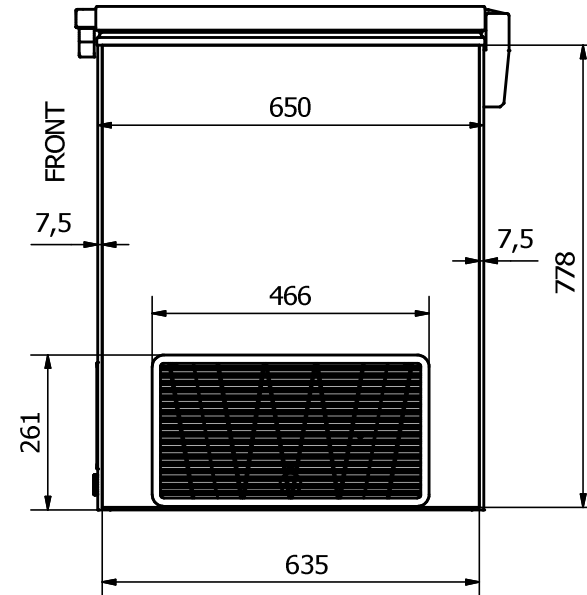

# UNI 11

FRONT: Sticker 790 x 778 mm

BACK: Sticker 790 x 778 mm

RIGHT SIDE: Sticker 635 x 778 mm

LEFT SIDE: Sticker 635 x 778 mm

**Comments:**

The FRONT and the BACK stickers will be taken around the corners by approx. 35 mm in each side  
 The SIDE stickers will be mounted approx. 7,5 mm from the FRONT and 7,5 mm from the BACK

Designed by	Checked by	Approved by	Date	Date	
Marina Pedersen				18-08-2020	
Elcold Aps			Streamer measurements 4-sided, mm		
			UNI 11	Edition	Sheet
					1 / 1