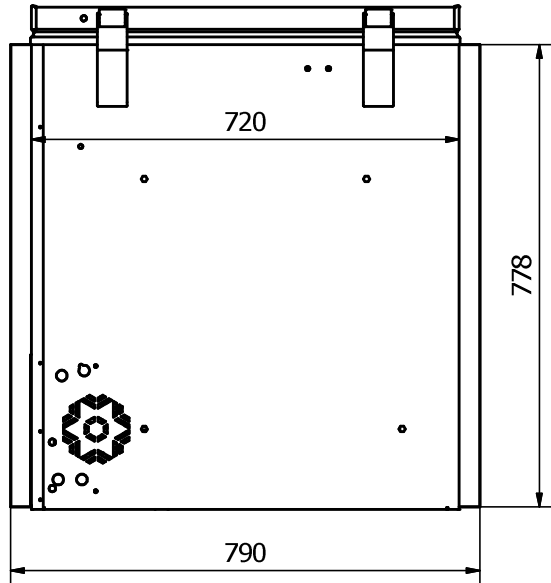

# UNI 11

FRONT: Sticker 790 x 778 mm

BACK: Sticker 790 x 778 mm

RIGHT SIDE: Sticker 635 x 778 mm

LEFT SIDE: Sticker 635 x 778 mm

**Comments:**

The FRONT and the BACK stickers will be taken around the corners by approx. 35 mm in each side  
 The SIDE stickers will be mounted approx. 7,5 mm from the FRONT and 7,5 mm from the BACK

Designed by	Checked by	Approved by	Date	Date	
Marina Pedersen				18-08-2020	
Elcold Aps			Streamer measurements 4-sided, mm		
			UNI 11	Edition	Sheet
					1 / 1