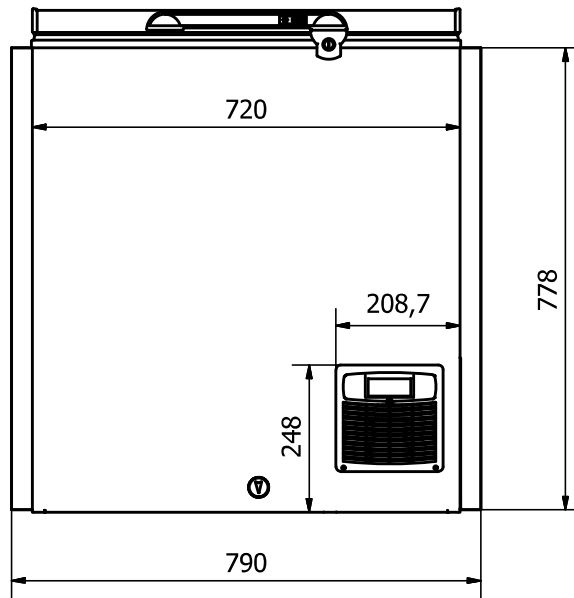

FRONT: Sticker 790 x 778 mm

UNI 11

RIGHT SIDE: Sticker 690 x 778 mm

LEFT SIDE: Sticker 690 x 778 mm

Comments:

The FRONT sticker will be taken around the corners by approx. 35 mm in each side
 The SIDE stickers will be mounted approx. 5 mm from the FRONT and
 will be taken around the BACK corner by approx. 45 mm

Designed by Marina Pedersen	Checked by	Approved by	Date	Date 18-08-2020
Elcold Aps			Streamer measurements 3-sided, mm	
			UNI 11	Sheet 1 / 1