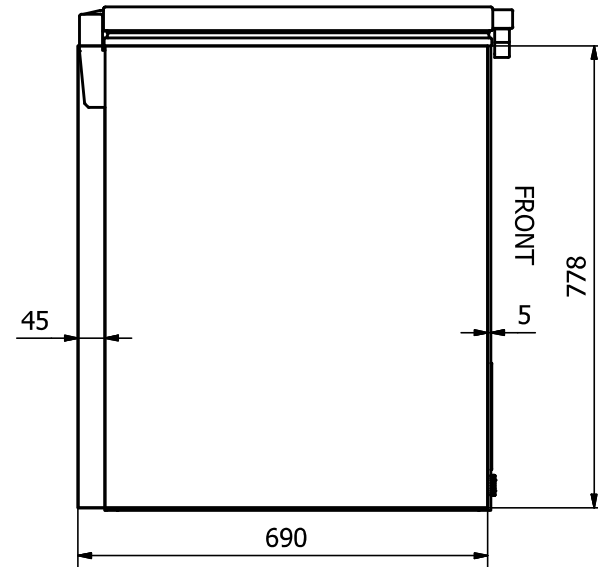

FRONT: Sticker 790 x 778 mm

UNI 11

RIGHT SIDE: Sticker 690 x 778 mm

LEFT SIDE: Sticker 690 x 778 mm

Comments:

The FRONT sticker will be taken around the corners by approx. 35 mm in each side
 The SIDE stickers will be mounted approx. 5 mm from the FRONT and
 will be taken around the BACK corner by approx. 45 mm

Designed by Marina Pedersen	Checked by	Approved by	Date	Date 18-08-2020
Elcold Aps			Streamer measurements 3-sided, mm	
			UNI 11	Sheet 1 / 1