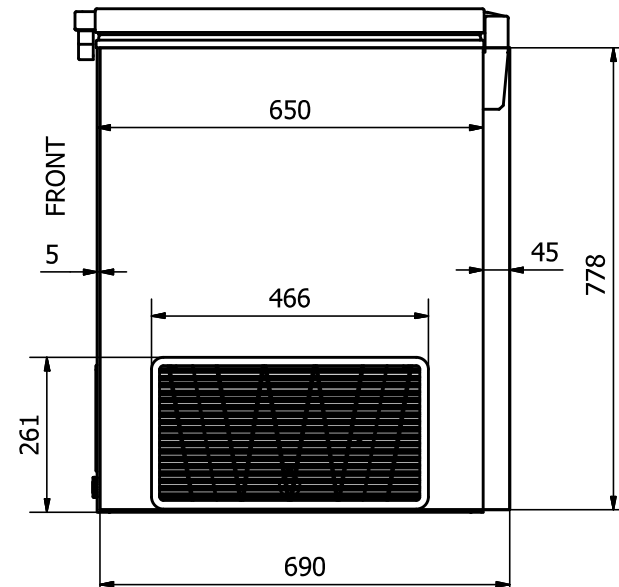

FRONT: Sticker 790 x 778 mm

UNI 11

RIGHT SIDE: Sticker 690 x 778 mm

LEFT SIDE: Sticker 690 x 778 mm

Comments:

The FRONT sticker will be taken around the corners by approx. 35 mm in each side
 The SIDE stickers will be mounted approx. 5 mm from the FRONT and
 will be taken around the BACK corner by approx. 45 mm

Designed by Marina Pedersen	Checked by	Approved by	Date	Date 18-08-2020
Elcold Aps			Streamer measurements 3-sided, mm	
			UNI 11	Sheet 1 / 1