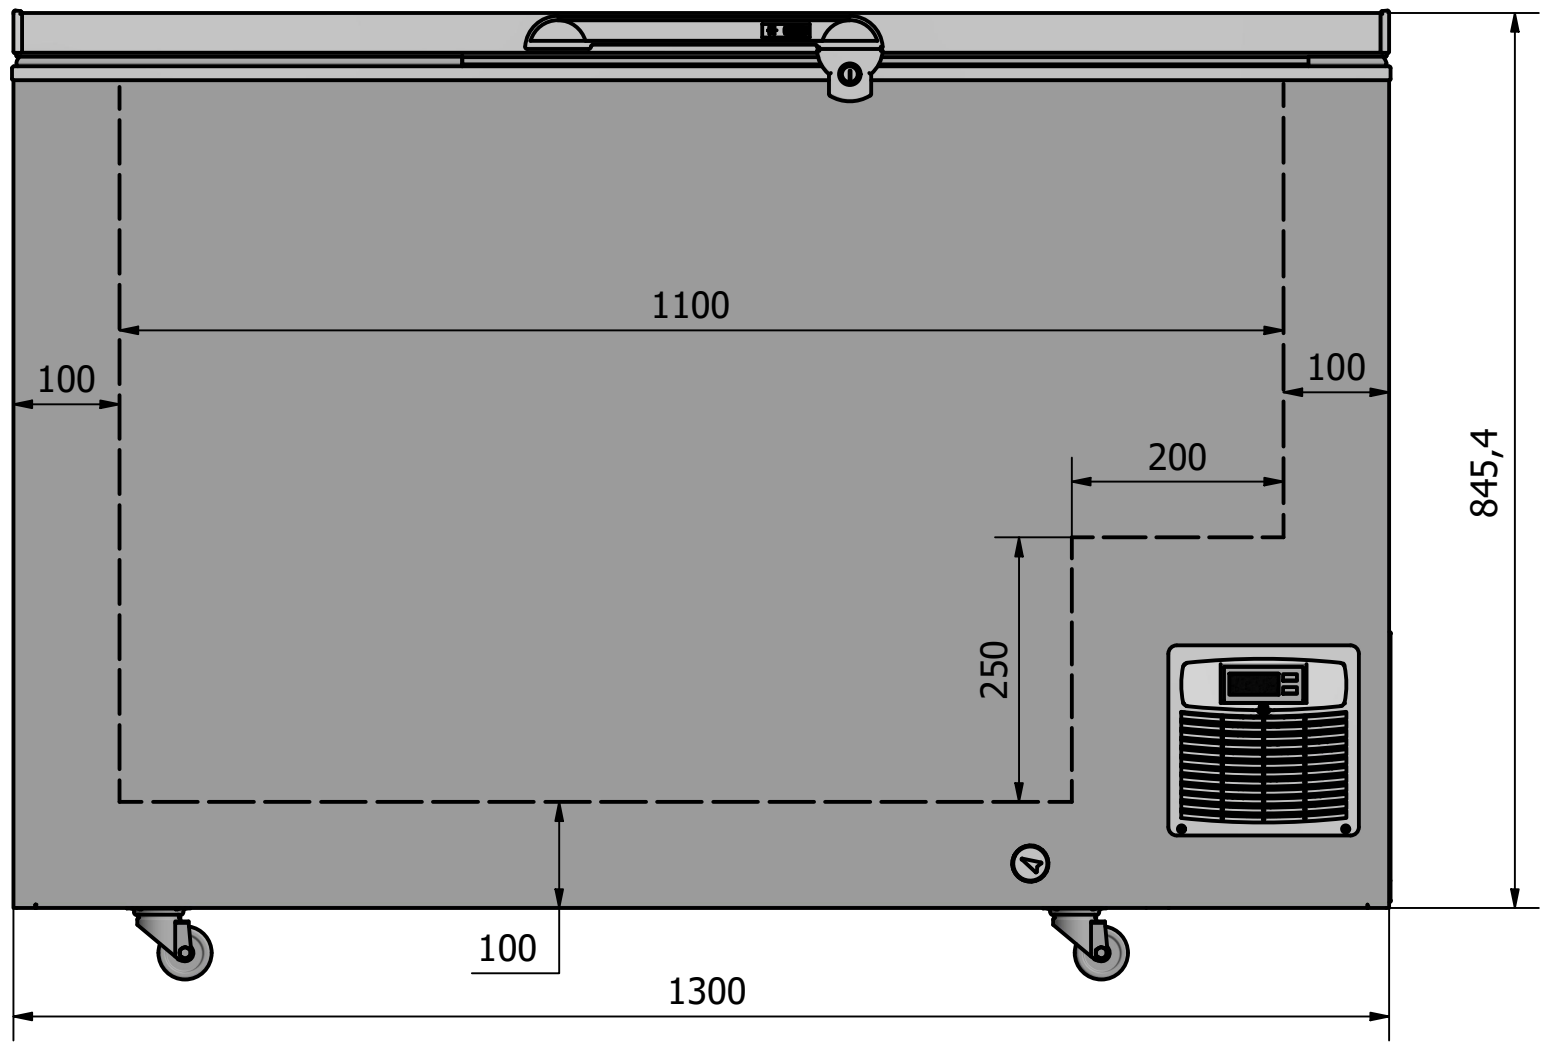

A

Designed by Marina Pedersen	Checked by	Approved by	Date	Date 02-09-2021
Elcold Aps		Måltegning		
		UNI 31	Edition	Sheet 1 / 1

6 1 5 1 4 3 1 2 1 1