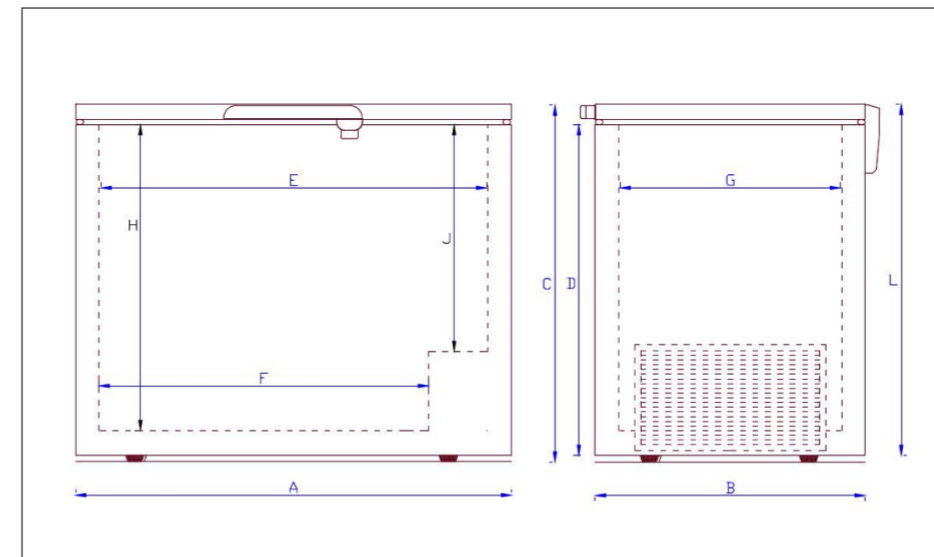

FEATURES

- Low service costs
- Long life
- Short term storage of blood and plasma
- Digital controller with potential free contact (which makes it possible to connect it to an external alarm)

UNI

PERFECT FOR RELIABLE
STORING IN LOW TEMPERATURE