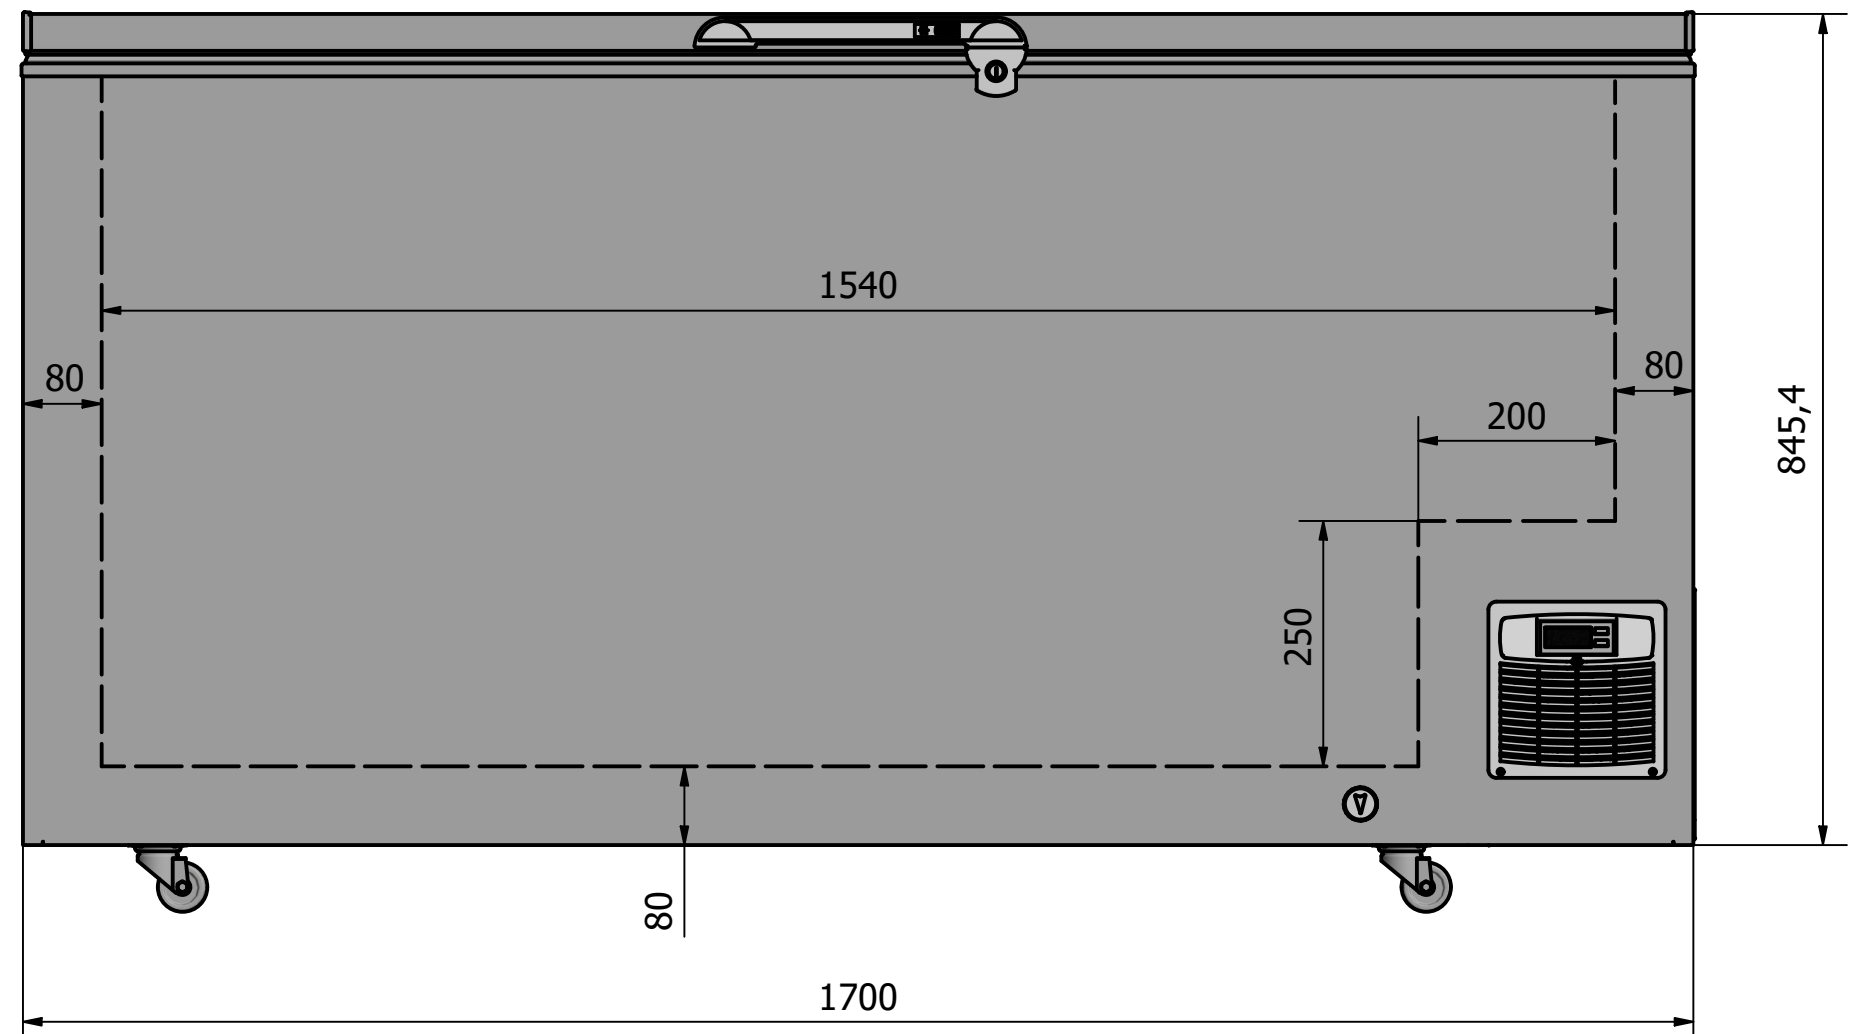

6 1 5 1 4 3 1 2 1 1

D
C
B
A

Designed by Marina Pedersen	Checked by	Approved by	Date	Date 02-09-2021
Elcold Aps		Måltegning		
		PRO 60	Edition	Sheet 1 / 1

6 1 5 1 4 3 1 2 1 1