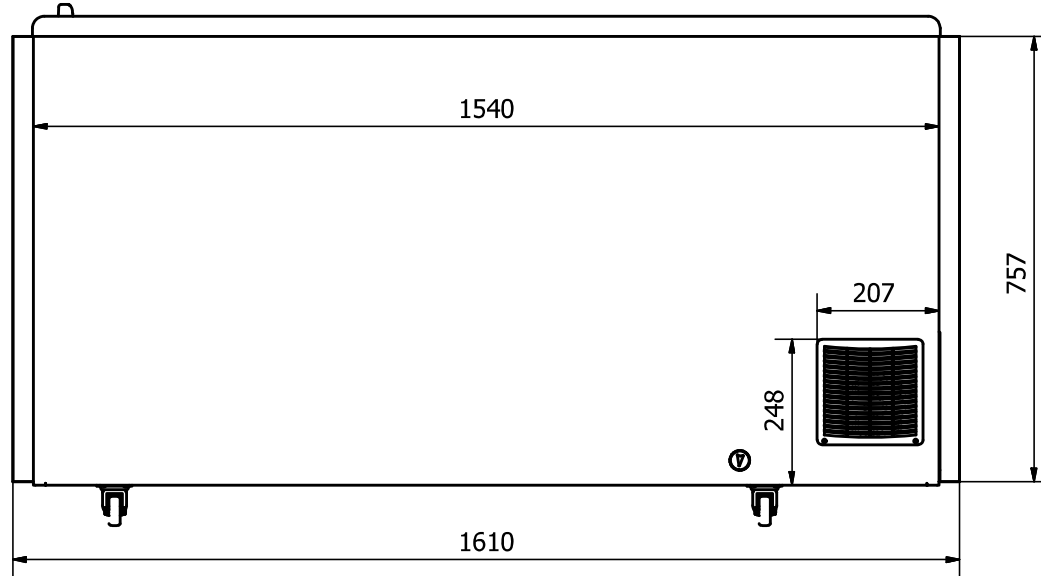

NOVA 53

FRONT: Sticker 1610 x 757 mm

RIGHT SIDE: Sticker 675 x 757 mm

BACK: Sticker 1610 x 757 mm

LEFT SIDE: Sticker 675 x 757 mm

Comments:

The FRONT and the BACK stickers will be taken around the corners by approx. 35 mm in each side
 The SIDE stickers will be mounted approx. 7,5 mm from the FRONT and 7,5 mm from the BACK

Designed by	Checked by	Approved by	Date	Date
Marina Pedersen				03-08-2020
Elcold Aps			Streamer measurements 4-sided, mm	
NOVA 53			Edition	Sheet
				1 / 1