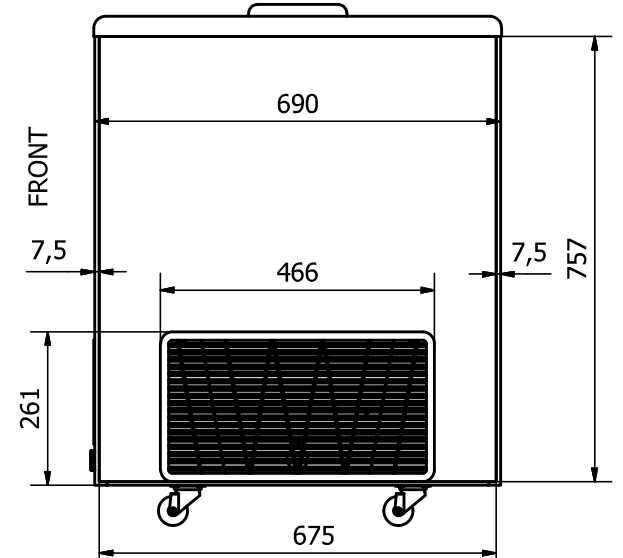

NOVA 53

FRONT: Sticker 1610 x 757 mm

RIGHT SIDE: Sticker 675 x 757 mm

BACK: Sticker 1610 x 757 mm

LEFT SIDE: Sticker 675 x 757 mm

Comments:

The FRONT and the BACK stickers will be taken around the corners by approx. 35 mm in each side
 The SIDE stickers will be mounted approx. 7,5 mm from the FRONT and 7,5 mm from the BACK

Designed by	Checked by	Approved by	Date	Date
Marina Pedersen				03-08-2020
Elcold Aps			Streamer measurements 4-sided, mm	
NOVA 53			Edition	Sheet
				1 / 1