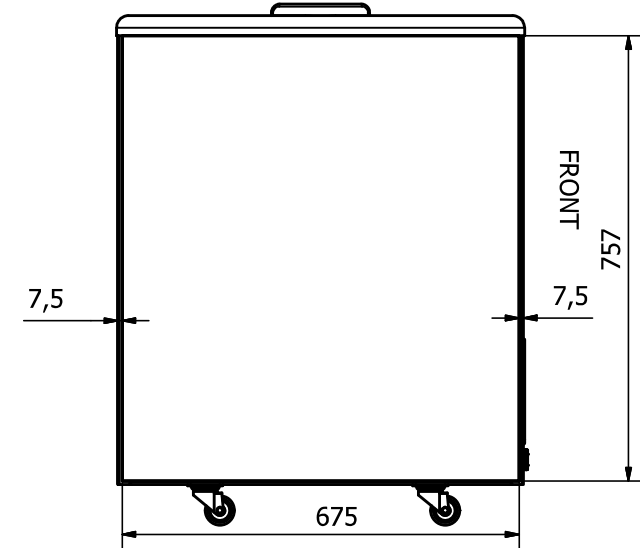

NOVA 53

FRONT: Sticker 1610 x 757 mm

RIGHT SIDE: Sticker 675 x 757 mm

BACK: Sticker 1610 x 757 mm

LEFT SIDE: Sticker 675 x 757 mm

Comments:

The FRONT and the BACK stickers will be taken around the corners by approx. 35 mm in each side
 The SIDE stickers will be mounted approx. 7,5 mm from the FRONT and 7,5 mm from the BACK

Designed by	Checked by	Approved by	Date	Date
Marina Pedersen				03-08-2020
Elcold Aps			Streamer measurements 4-sided, mm	
NOVA 53			Edition	Sheet
				1 / 1