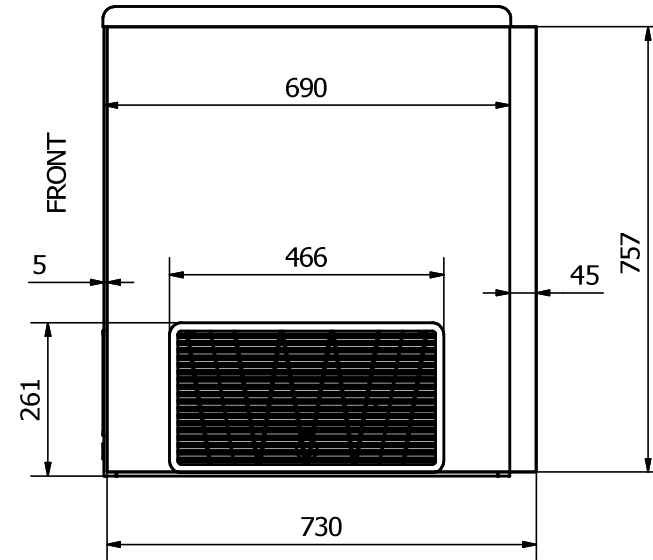

NOVA 45

FRONT: Sticker 1410 x 757 mm

RIGHT SIDE: Sticker 730 x 757 mm

LEFT SIDE: Sticker 730 x 757 mm

Comments:

The FRONT sticker will be taken around the corners by approx. 35 mm in each side
 The SIDE stickers will be mounted approx. 5 mm from the FRONT and will be taken around the BACK corner by approx. 45 mm

Designed by	Checked by	Approved by	Date	Date	
Marina Pedersen				03-08-2020	
Elcold Aps			Streamer measurements 3-sided, mm		
STR N 45			Edition	Sheet	
				1 / 1	