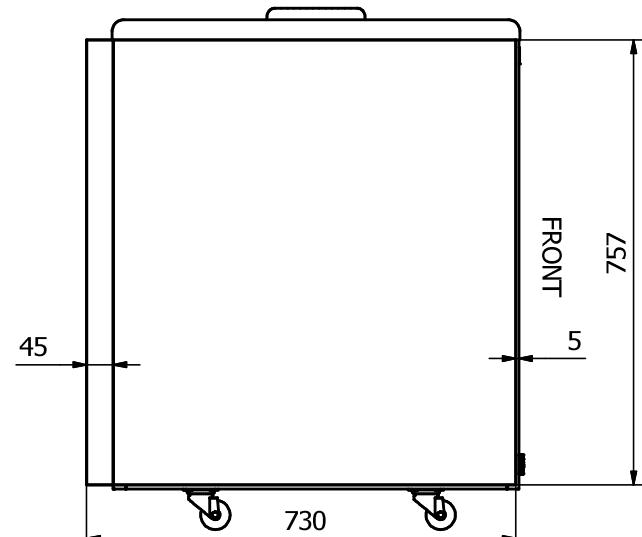

NOVA 45

FRONT: Sticker 1410 x 757 mm

RIGHT SIDE: Sticker 730 x 757 mm

LEFT SIDE: Sticker 730 x 757 mm

Comments:

The FRONT sticker will be taken around the corners by approx. 35 mm in each side
 The SIDE stickers will be mounted approx. 5 mm from the FRONT and will be taken around the BACK corner by approx. 45 mm

Designed by	Checked by	Approved by	Date	Date	
Marina Pedersen				03-08-2020	
Elcold Aps			Streamer measurements 3-sided, mm		
STR N 45			Edition	Sheet	
				1 / 1	