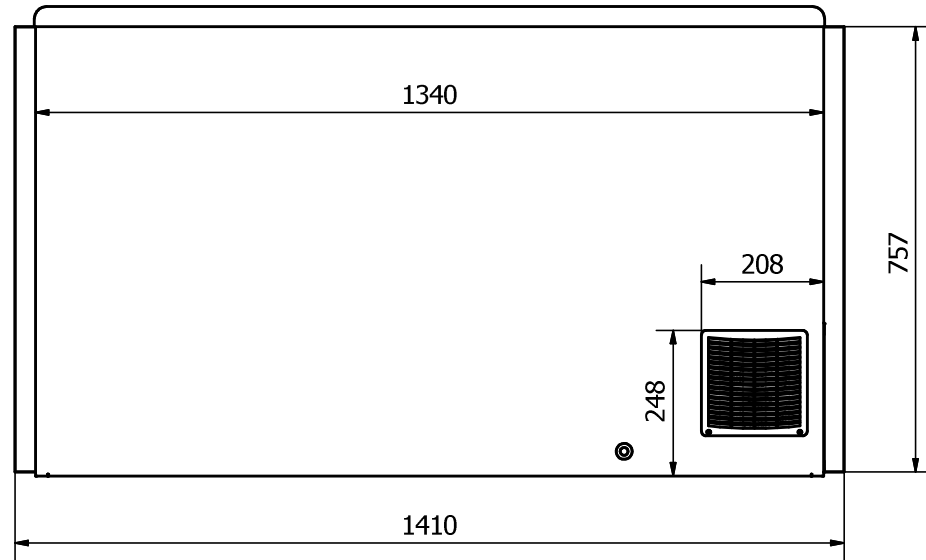

NOVA 45

FRONT: Sticker 1410 x 757 mm

RIGHT SIDE: Sticker 730 x 757 mm

LEFT SIDE: Sticker 730 x 757 mm

Comments:

The FRONT sticker will be taken around the corners by approx. 35 mm in each side
 The SIDE stickers will be mounted approx. 5 mm from the FRONT and will be taken around the BACK corner by approx. 45 mm

Designed by	Checked by	Approved by	Date	Date	
Marina Pedersen				03-08-2020	
Elcold Aps			Streamer measurements 3-sided, mm		
STR N 45			Edition	Sheet	
				1 / 1	