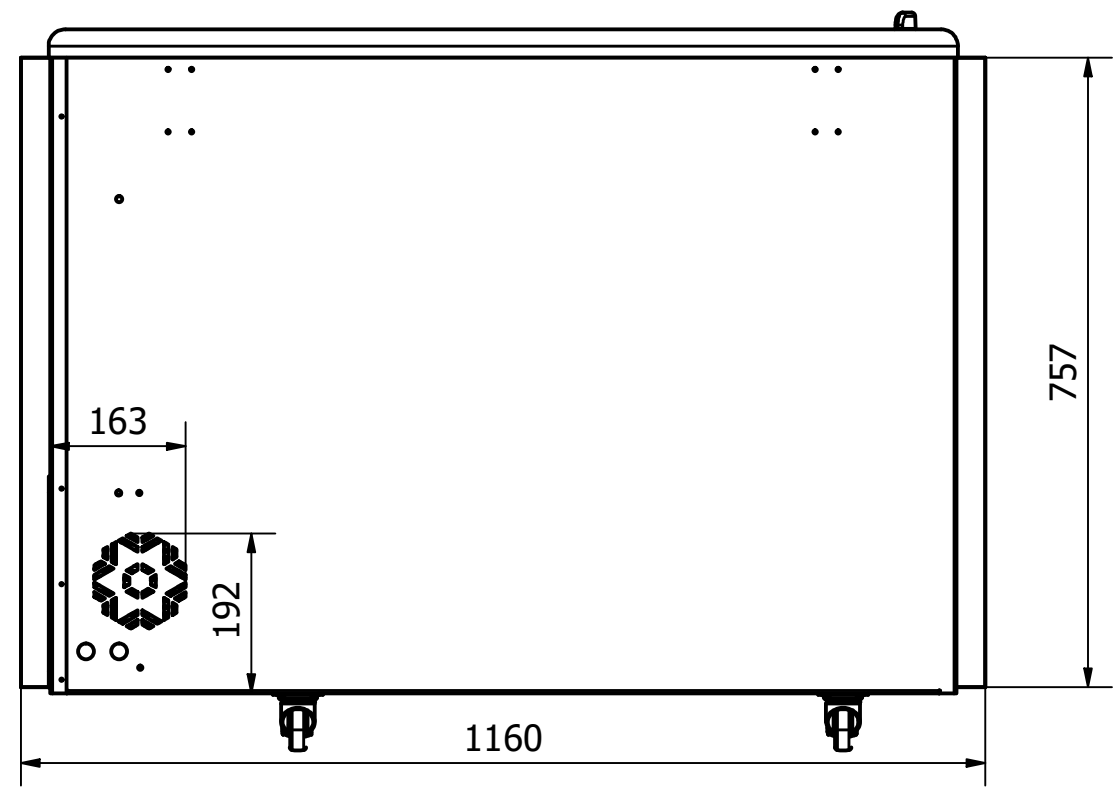

# NOVA 35

FRONT: Sticker 1160 x 757 mm

RIGHT SIDE: Sticker 675 x 757 mm

BACK: Sticker 1160 x 757 mm

LEFT SIDE: Sticker 675 x 757 mm

Comments:

The FRONT and the BACK stickers will be taken around the corners by approx. 35 mm in each side  
 The SIDE stickers will be mounted approx. 7,5 mm from the FRONT and 7,5 mm from the BACK

Designed by Marina Pedersen	Checked by	Approved by	Date	Date 03-08-2020
Elcold Aps			Streamer measurements 4-sided, mm	
			NOVA 35	Edition Sheet 1 / 1