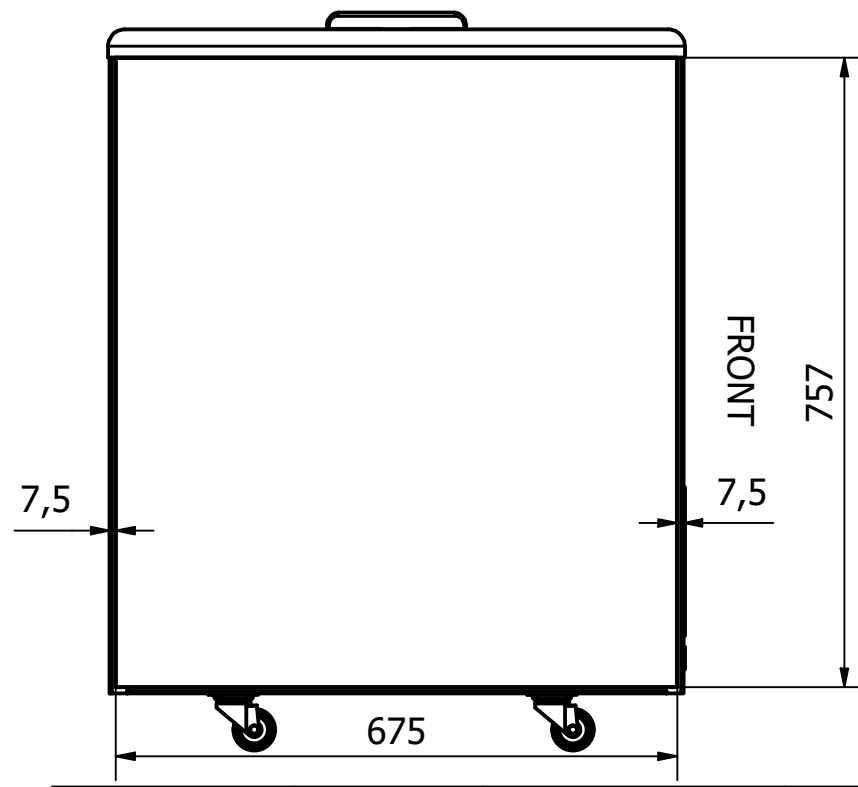

# NOVA 35

FRONT: Sticker 1160 x 757 mm

RIGHT SIDE: Sticker 675 x 757 mm

BACK: Sticker 1160 x 757 mm

LEFT SIDE: Sticker 675 x 757 mm

Comments:

The FRONT and the BACK stickers will be taken around the corners by approx. 35 mm in each side  
 The SIDE stickers will be mounted approx. 7,5 mm from the FRONT and 7,5 mm from the BACK

Designed by Marina Pedersen	Checked by	Approved by	Date	Date 03-08-2020
Elcold Aps			Streamer measurements 4-sided, mm	
			NOVA 35	Edition Sheet 1 / 1