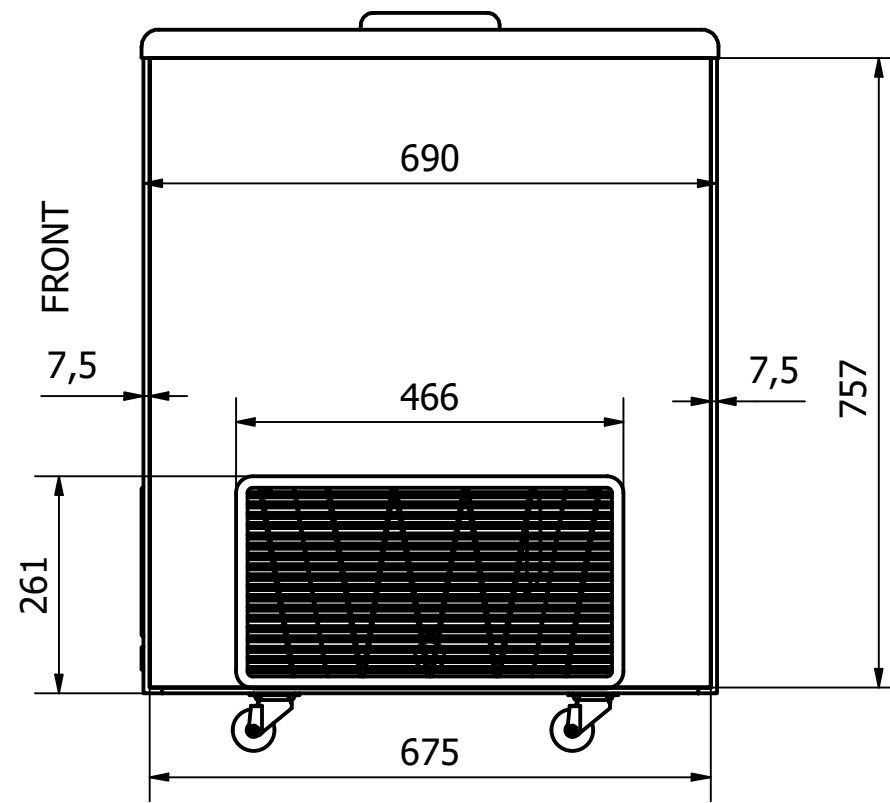

# NOVA 35

FRONT: Sticker 1160 x 757 mm

RIGHT SIDE: Sticker 675 x 757 mm

BACK: Sticker 1160 x 757 mm

LEFT SIDE: Sticker 675 x 757 mm

Comments:

The FRONT and the BACK stickers will be taken around the corners by approx. 35 mm in each side  
 The SIDE stickers will be mounted approx. 7,5 mm from the FRONT and 7,5 mm from the BACK

Designed by Marina Pedersen	Checked by	Approved by	Date	Date 03-08-2020
Elcold Aps			Streamer measurements 4-sided, mm	
			NOVA 35	Edition Sheet 1 / 1