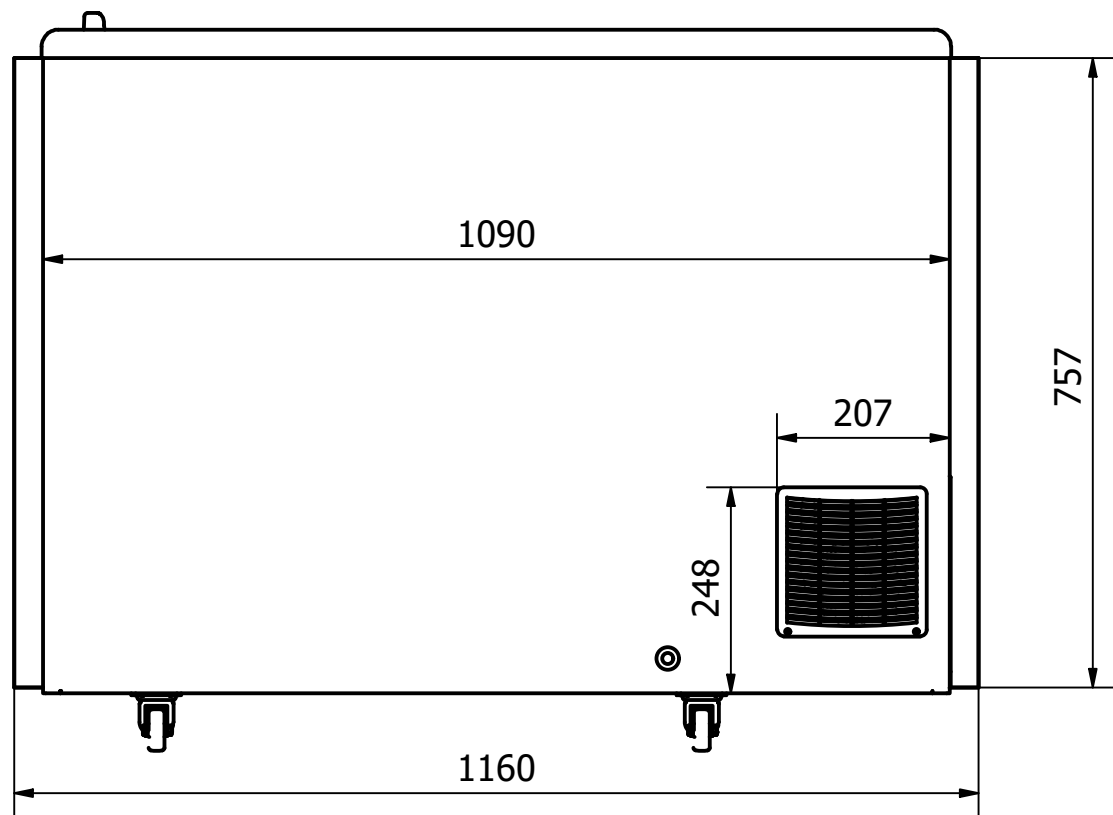

# NOVA 35

FRONT: Sticker 1160 x 757 mm

RIGHT SIDE: Sticker 675 x 757 mm

BACK: Sticker 1160 x 757 mm

LEFT SIDE: Sticker 675 x 757 mm

Comments:

The FRONT and the BACK stickers will be taken around the corners by approx. 35 mm in each side  
 The SIDE stickers will be mounted approx. 7,5 mm from the FRONT and 7,5 mm from the BACK

Designed by Marina Pedersen	Checked by	Approved by	Date	Date 03-08-2020
Elcold Aps			Streamer measurements 4-sided, mm	
			NOVA 35	Edition Sheet 1 / 1