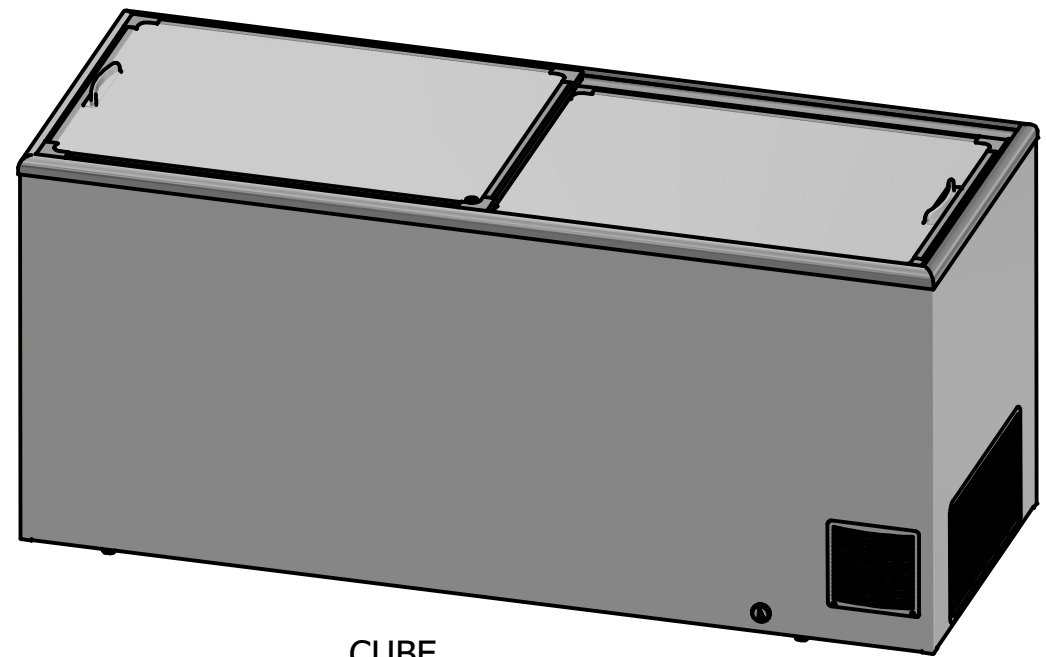

NOVA

CUBE

Designed by Marina Pedersen	Checked by	Approved by	Date	Date 05-09-2022
Elcold Aps		NOVA, CUBE 61		
Måltegning			Edition	Sheet 1 / 1