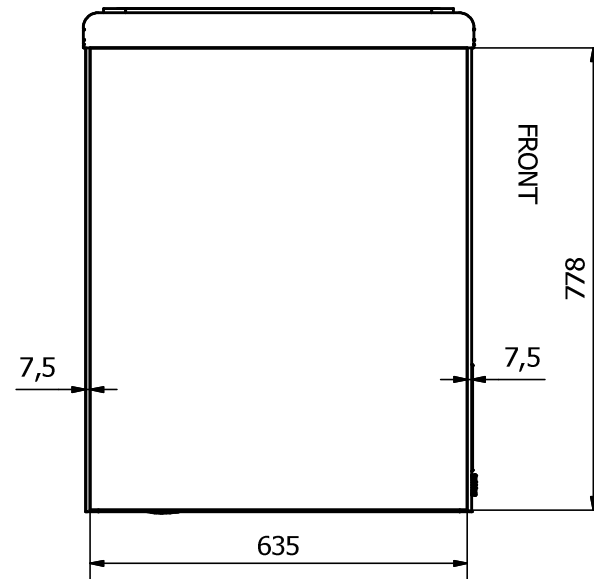

MOBILUX 11

FRONT: Sticker 790 x 778 mm

BACK: Sticker 790 x 778 mm

RIGHT SIDE: Sticker 635 x 778 mm

LEFT SIDE: Sticker 635 x 778 mm

Comments:

The FRONT and the BACK stickers will be taken around the corners by approx. 35 mm in each side
 The SIDE stickers will be mounted approx. 7,5 mm from the FRONT and 7,5 mm from the BACK

Designed by	Checked by	Approved by	Date	Date	
Marina Pedersen				16-09-2020	
Elcold Aps			Streamer measurements 4-sided, mm		
			MOBILUX 11	Edition	Sheet
					1 / 1