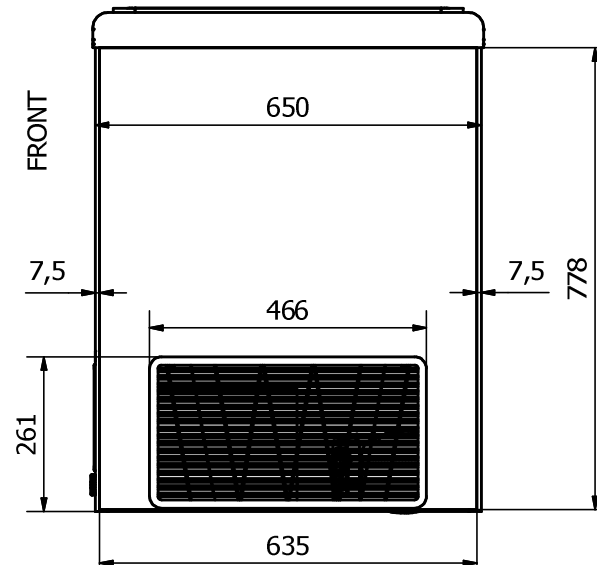

MOBILUX 11

FRONT: Sticker 790 x 778 mm

BACK: Sticker 790 x 778 mm

RIGHT SIDE: Sticker 635 x 778 mm

LEFT SIDE: Sticker 635 x 778 mm

Comments:

The FRONT and the BACK stickers will be taken around the corners by approx. 35 mm in each side
 The SIDE stickers will be mounted approx. 7,5 mm from the FRONT and 7,5 mm from the BACK

Designed by	Checked by	Approved by	Date	Date	
Marina Pedersen				16-09-2020	
Elcold Aps			Streamer measurements 4-sided, mm		
			MOBILUX 11	Edition	Sheet
					1 / 1