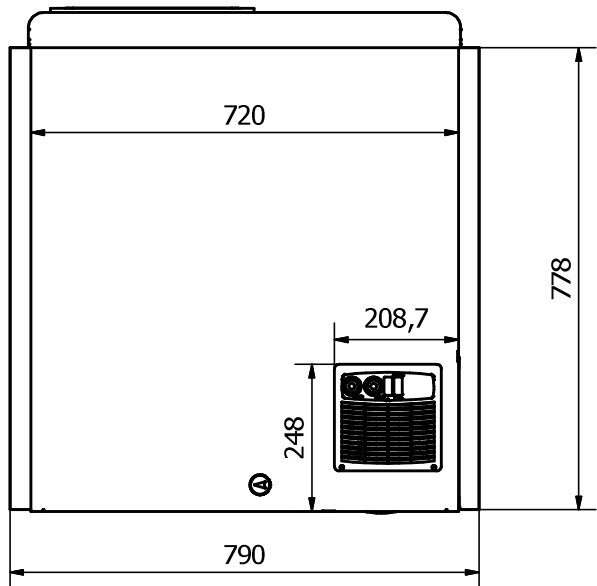

MOBILUX 11

FRONT: Sticker 790 x 778 mm

BACK: Sticker 790 x 778 mm

RIGHT SIDE: Sticker 635 x 778 mm

LEFT SIDE: Sticker 635 x 778 mm

Comments:

The FRONT and the BACK stickers will be taken around the corners by approx. 35 mm in each side
 The SIDE stickers will be mounted approx. 7,5 mm from the FRONT and 7,5 mm from the BACK

Designed by	Checked by	Approved by	Date	Date	
Marina Pedersen				16-09-2020	
Elcold Aps			Streamer measurements 4-sided, mm		
			MOBILUX 11	Edition	Sheet
					1 / 1