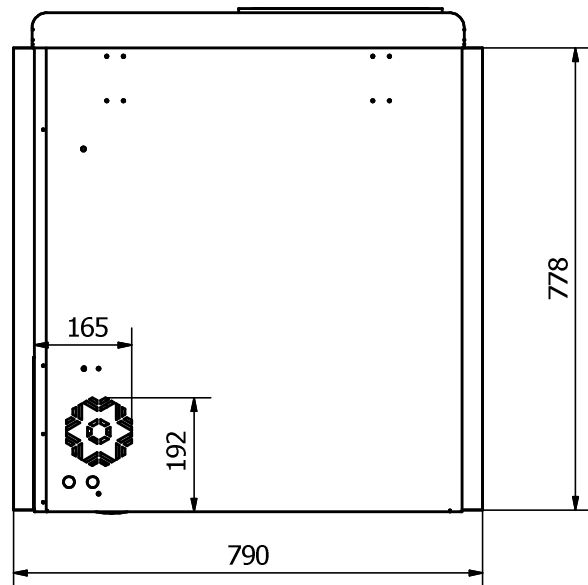

MOBILUX 11

FRONT: Sticker 790 x 778 mm

BACK: Sticker 790 x 778 mm

RIGHT SIDE: Sticker 635 x 778 mm

LEFT SIDE: Sticker 635 x 778 mm

Comments:

The FRONT and the BACK stickers will be taken around the corners by approx. 35 mm in each side
 The SIDE stickers will be mounted approx. 7,5 mm from the FRONT and 7,5 mm from the BACK

Designed by	Checked by	Approved by	Date	Date	
Marina Pedersen				16-09-2020	
Elcold Aps			Streamer measurements 4-sided, mm		
			MOBILUX 11	Edition	Sheet
					1 / 1