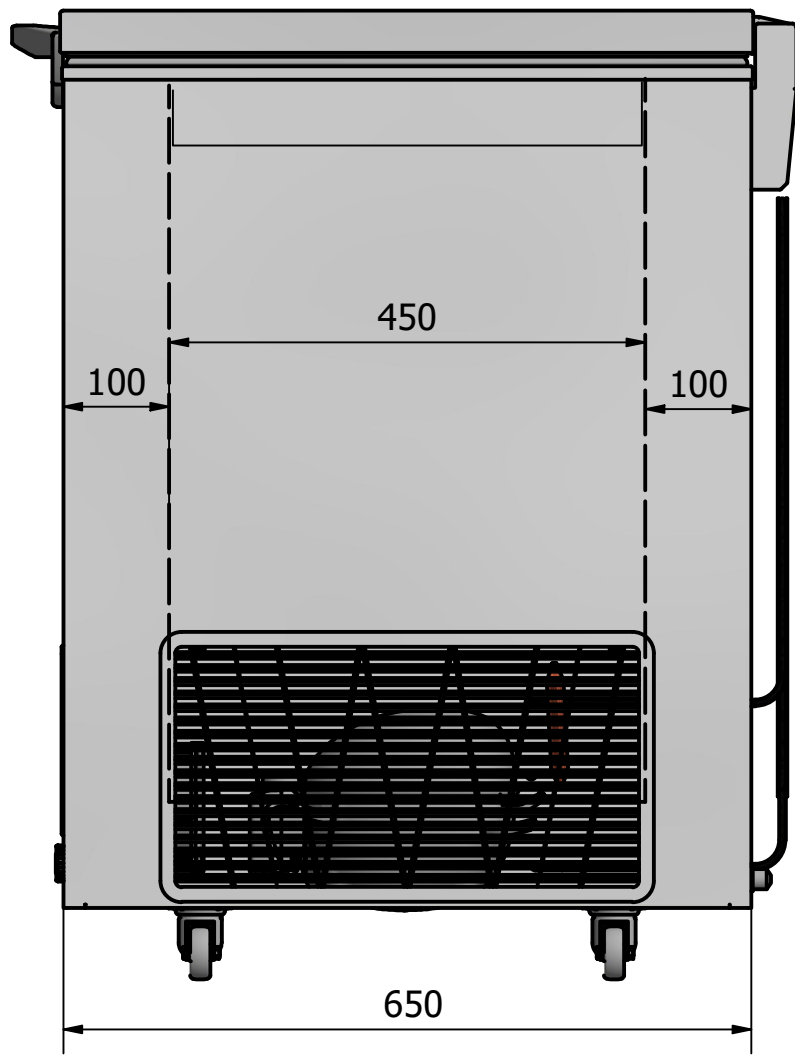

6 1 5 1 4 3 1 2 1 1

D
C
B
A

Designed by Marina Pedersen	Checked by	Approved by	Date	Date 03-09-2021
Elcold Aps		Måltegning		
LAB 31		Edition	Sheet 1 / 1	

6 1 5 1 4 3 1 2 1 1