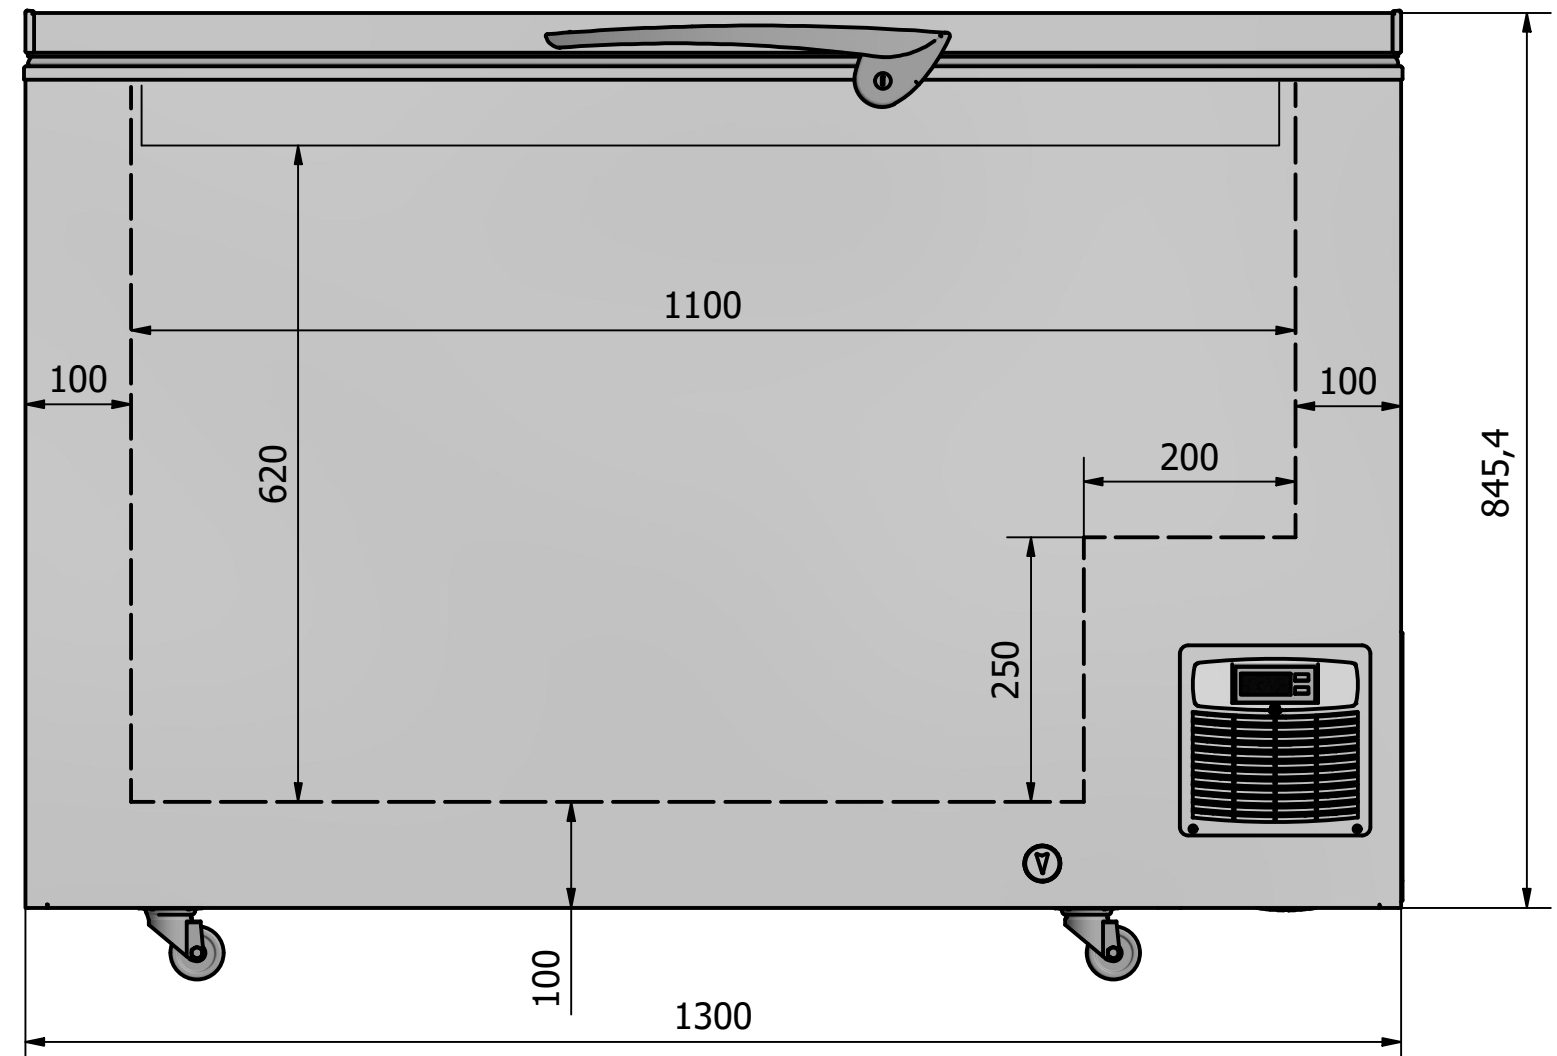

6 1 5 1 4 3 1 2 1 1

D
C
B
A

Designed by Marina Pedersen	Checked by	Approved by	Date	Date 03-09-2021
Elcold Aps		Måltegning		
LAB 31		Edition	Sheet 1 / 1	

6 1 5 1 4 3 1 2 1 1