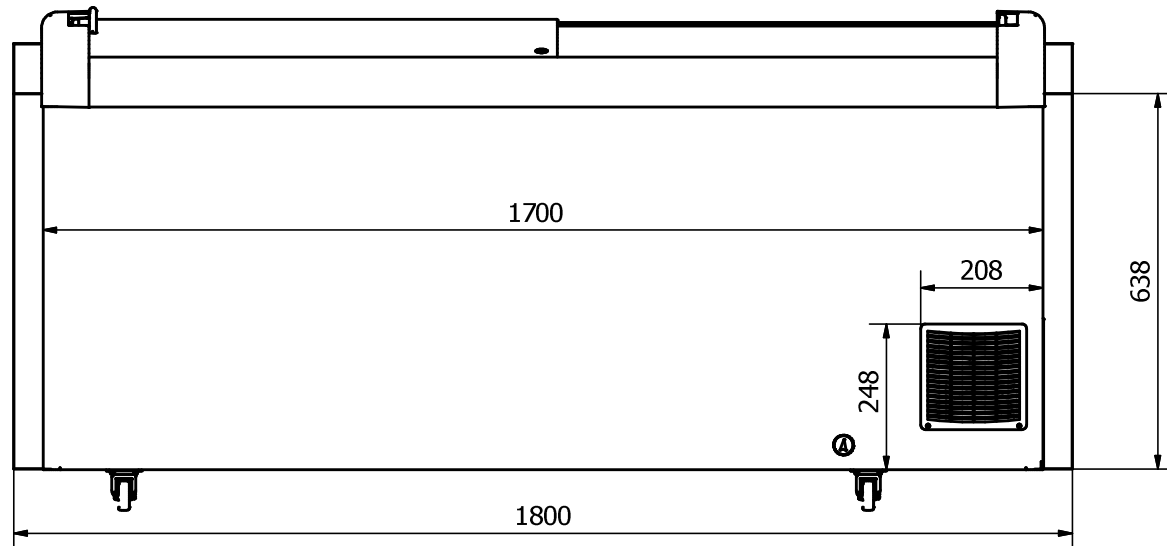

FRONT: Sticker 1800 x 638 mm

# FOCUS 171

RIGHT SIDE: Sticker 655 x 723 mm

LEFT SIDE: Sticker 655 x 723 mm

### Comments:

The FRONT sticker will be taken around the corners by approx. 50 mm in each side.  
 The SIDE stickers will be mounted approx. 20 mm from the FRONT and will be taken around the BACK corner by approx. 25 mm.  
 Be aware that by mounting of sticker on cabinet, the curved sides means, that we on the front cut off a bit in the top. From 10 to 25 mm of the sticker will be cut off in a curve. We could also make a small cut in the top of the front sticker along the frame of FOCUS, if it is too large.  
 Be aware that by mounting of stickers on the BACK of cabinet, we cut approx. 15 mm off the top of the sticker.

Designed by Marina Pedersen	Checked by	Approved by	Date	Date 05-08-2020
Elcold Aps			Streamer measurements 3-sided, mm	
			Focus 171	Sheet 1 / 1