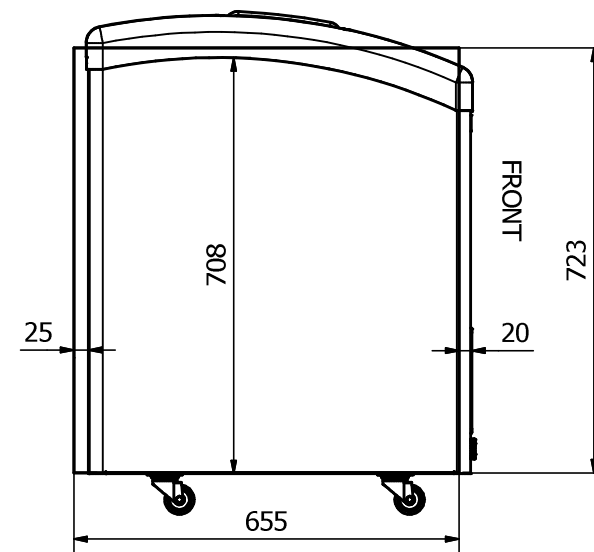

FRONT: Sticker 1800 x 638 mm

# FOCUS 171

RIGHT SIDE: Sticker 655 x 723 mm

LEFT SIDE: Sticker 655 x 723 mm

### Comments:

The FRONT sticker will be taken around the corners by approx. 50 mm in each side.  
 The SIDE stickers will be mounted approx. 20 mm from the FRONT and will be taken around the BACK corner by approx. 25 mm.  
 Be aware that by mounting of sticker on cabinet, the curved sides means, that we on the front cut off a bit in the top. From 10 to 25 mm of the sticker will be cut off in a curve. We could also make a small cut in the top of the front sticker along the frame of FOCUS, if it is too large.  
 Be aware that by mounting of stickers on the BACK of cabinet, we cut approx. 15 mm off the top of the sticker.

Designed by Marina Pedersen	Checked by	Approved by	Date	Date 05-08-2020
Elcold Aps			Streamer measurements 3-sided, mm	
			Focus 171	Sheet 1 / 1