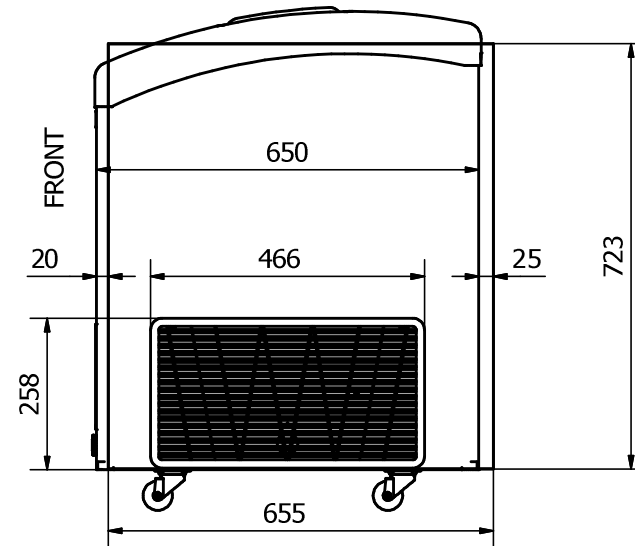

FRONT: Sticker 1800 x 638 mm

# FOCUS 171

RIGHT SIDE: Sticker 655 x 723 mm

LEFT SIDE: Sticker 655 x 723 mm

### Comments:

The FRONT sticker will be taken around the corners by approx. 50 mm in each side.  
 The SIDE stickers will be mounted approx. 20 mm from the FRONT and will be taken around the BACK corner by approx. 25 mm.  
 Be aware that by mounting of sticker on cabinet, the curved sides means, that we on the front cut off a bit in the top. From 10 to 25 mm of the sticker will be cut off in a curve. We could also make a small cut in the top of the front sticker along the frame of FOCUS, if it is too large.  
 Be aware that by mounting of stickers on the BACK of cabinet, we cut approx. 15 mm off the top of the sticker.

Designed by Marina Pedersen	Checked by	Approved by	Date	Date 05-08-2020
Elcold Aps			Streamer measurements 3-sided, mm	
			Focus 171	Sheet 1 / 1