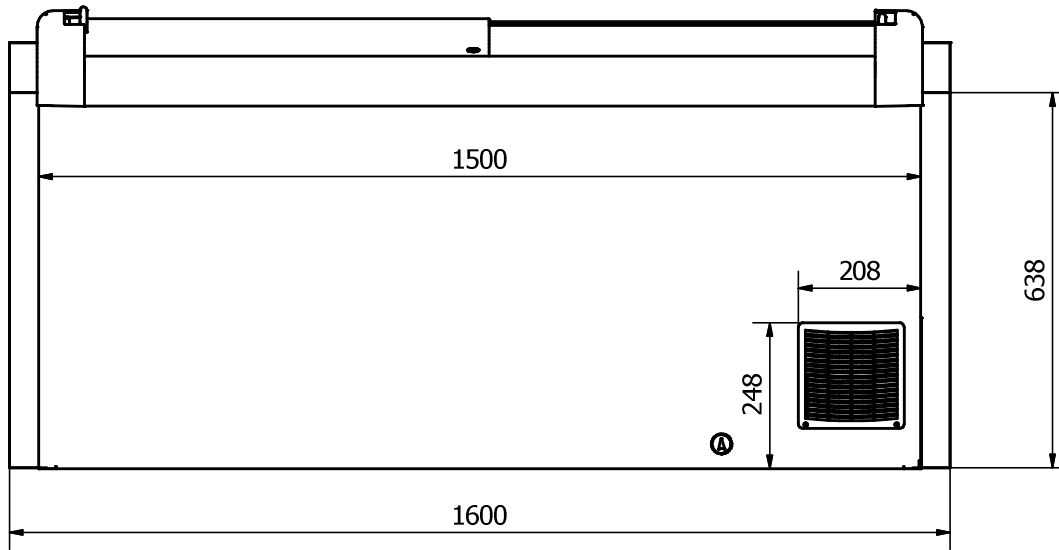

FRONT: Sticker 1600 x 638 mm

FOCUS 151

RIGHT SIDE: Sticker 655 x 723 mm

LEFT SIDE: Sticker 655 x 723 mm

Comments:

The FRONT sticker will be taken around the corners by approx. 50 mm in each side.
 The SIDE stickers will be mounted approx. 20 mm from the FRONT and will be taken around the BACK corner by approx. 25 mm
 Be aware that by mounting of sticker on cabinet, the curved sides means, that we on the front cut off a bit in the top. From 10 to 25 mm of the sticker will be cut off in a curve. We could also make a small cut in the top of the front sticker along the frame of FOCUS, if it is too large.
 Be aware that by mounting of stickers on the BACK of cabinet, we cut approx. 15 mm off the top of the sticker.

Designed by	Checked by	Approved by	Date	Date	
Marina Pedersen				05-08-2020	
Elcold Aps			Streamer measurements 3-sided, mm		
			Focus 151	Edition	Sheet
					1 / 1