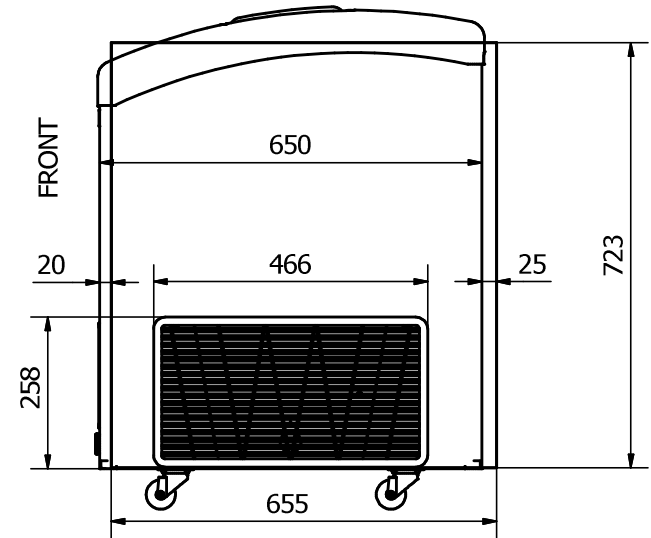

FRONT: Sticker 1600 x 638 mm

FOCUS 151

RIGHT SIDE: Sticker 655 x 723 mm

LEFT SIDE: Sticker 655 x 723 mm

Comments:

The FRONT sticker will be taken around the corners by approx. 50 mm in each side.
 The SIDE stickers will be mounted approx. 20 mm from the FRONT and will be taken around the BACK corner by approx. 25 mm
 Be aware that by mounting of sticker on cabinet, the curved sides means, that we on the front cut off a bit in the top. From 10 to 25 mm of the sticker will be cut off in a curve. We could also make a small cut in the top of the front sticker along the frame of FOCUS, if it is too large.
 Be aware that by mounting of stickers on the BACK of cabinet, we cut approx. 15 mm off the top of the sticker.

Designed by	Checked by	Approved by	Date	Date	
Marina Pedersen				05-08-2020	
Elcold Aps			Streamer measurements 3-sided, mm		
			Focus 151	Edition	Sheet
					1 / 1