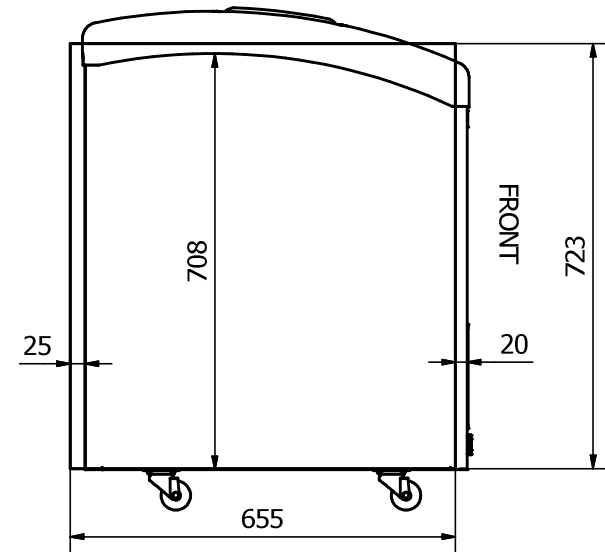

FRONT: Sticker 1600 x 638 mm

FOCUS 151

RIGHT SIDE: Sticker 655 x 723 mm

LEFT SIDE: Sticker 655 x 723 mm

Comments:

The FRONT sticker will be taken around the corners by approx. 50 mm in each side.
 The SIDE stickers will be mounted approx. 20 mm from the FRONT and will be taken around the BACK corner by approx. 25 mm
 Be aware that by mounting of sticker on cabinet, the curved sides means, that we on the front cut off a bit in the top. From 10 to 25 mm of the sticker will be cut off in a curve. We could also make a small cut in the top of the front sticker along the frame of FOCUS, if it is too large.
 Be aware that by mounting of stickers on the BACK of cabinet, we cut approx. 15 mm off the top of the sticker.

Designed by	Checked by	Approved by	Date	Date	
Marina Pedersen				05-08-2020	
Elcold Aps			Streamer measurements 3-sided, mm		
			Focus 151	Edition	Sheet
					1 / 1