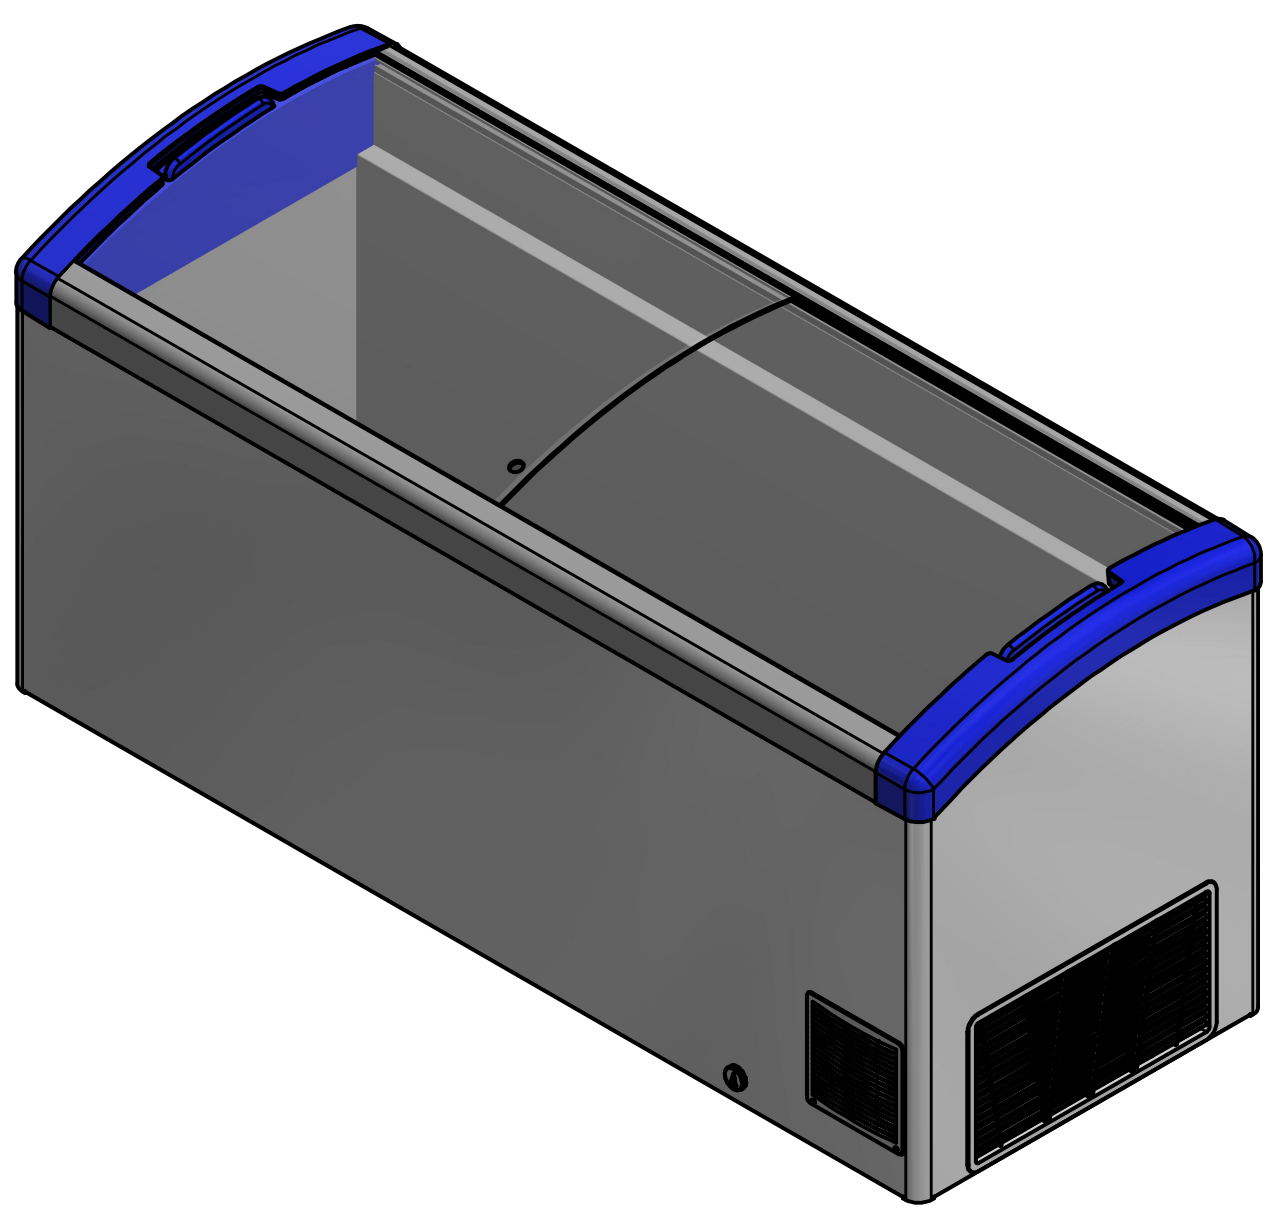

B

B

B

B

A

A

DRAWN	Marina Pedersen	01-09-2021		
CHECKED			TITLE	
QA				
MFG				
APPROVED				
		SIZE	DWG NO	REV
		C	Focus 171	
		SCALE	SHEET 1 OF 1	