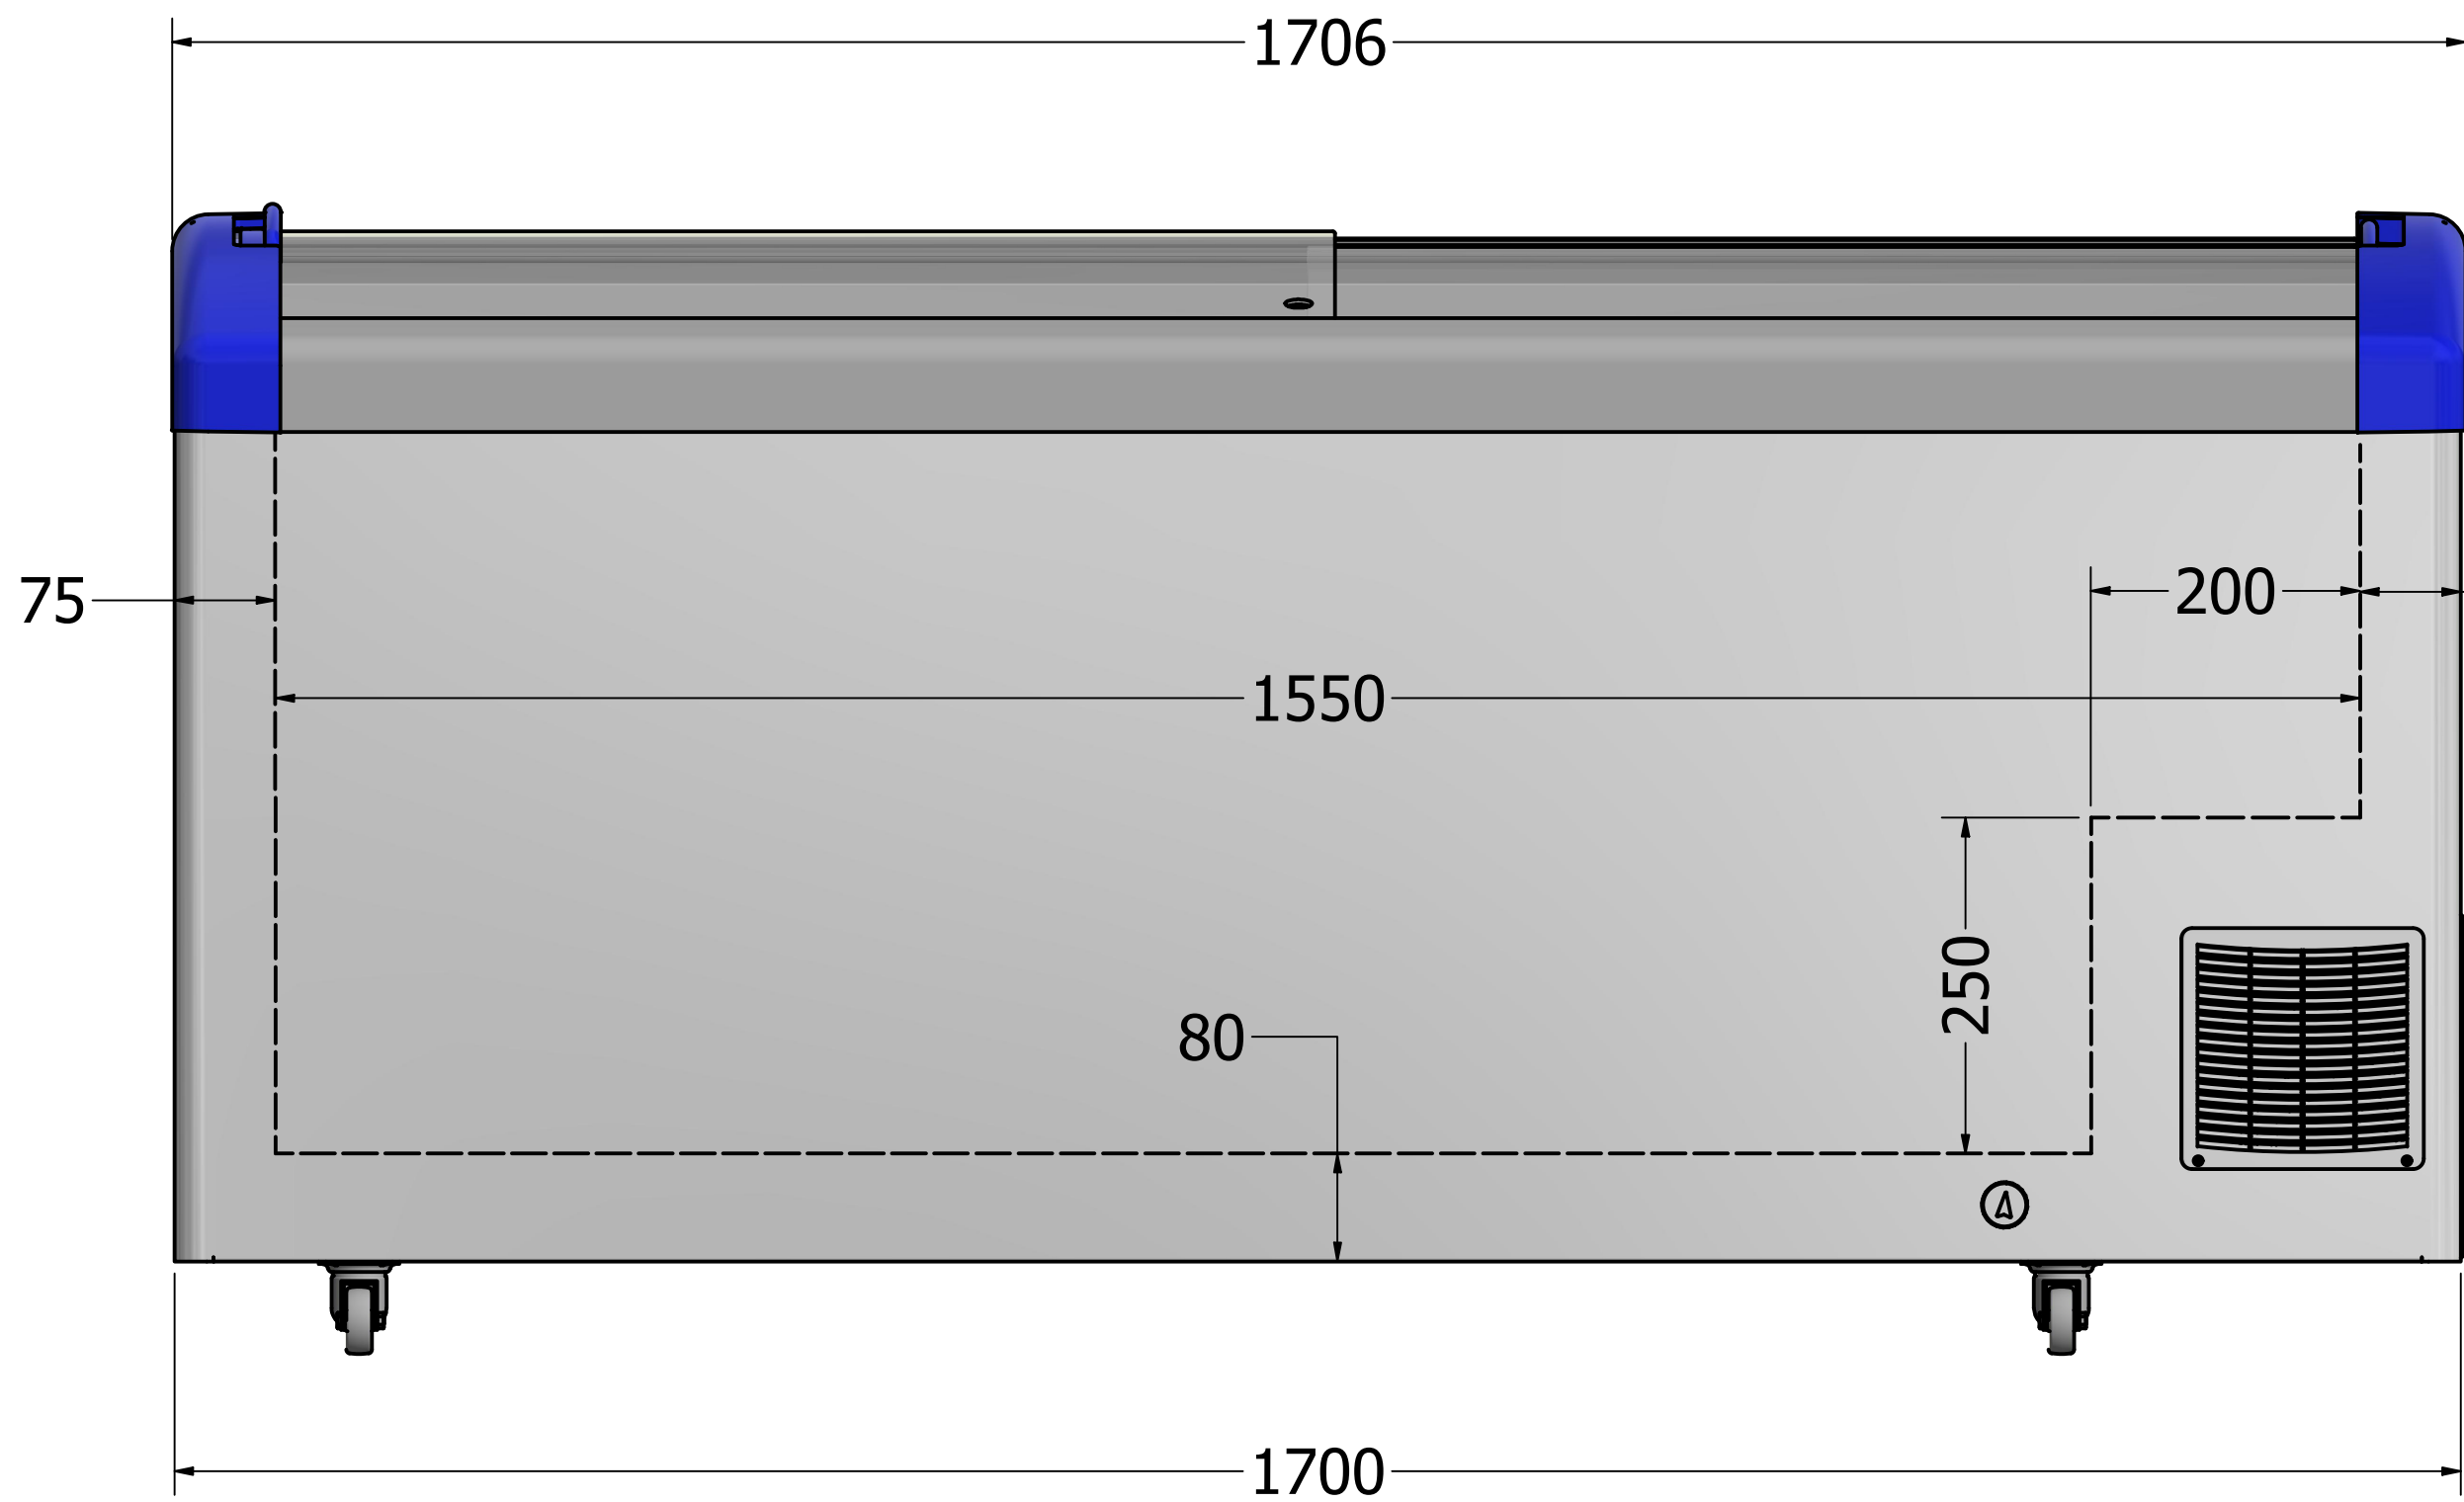

B

B

B

B

A

A

DRAWN	Marina Pedersen	01-09-2021		
CHECKED			TITLE	
QA				
MFG				
APPROVED				
		SIZE	DWG NO	REV
		C	Focus 171	
		SCALE	SHEET 1 OF 1	