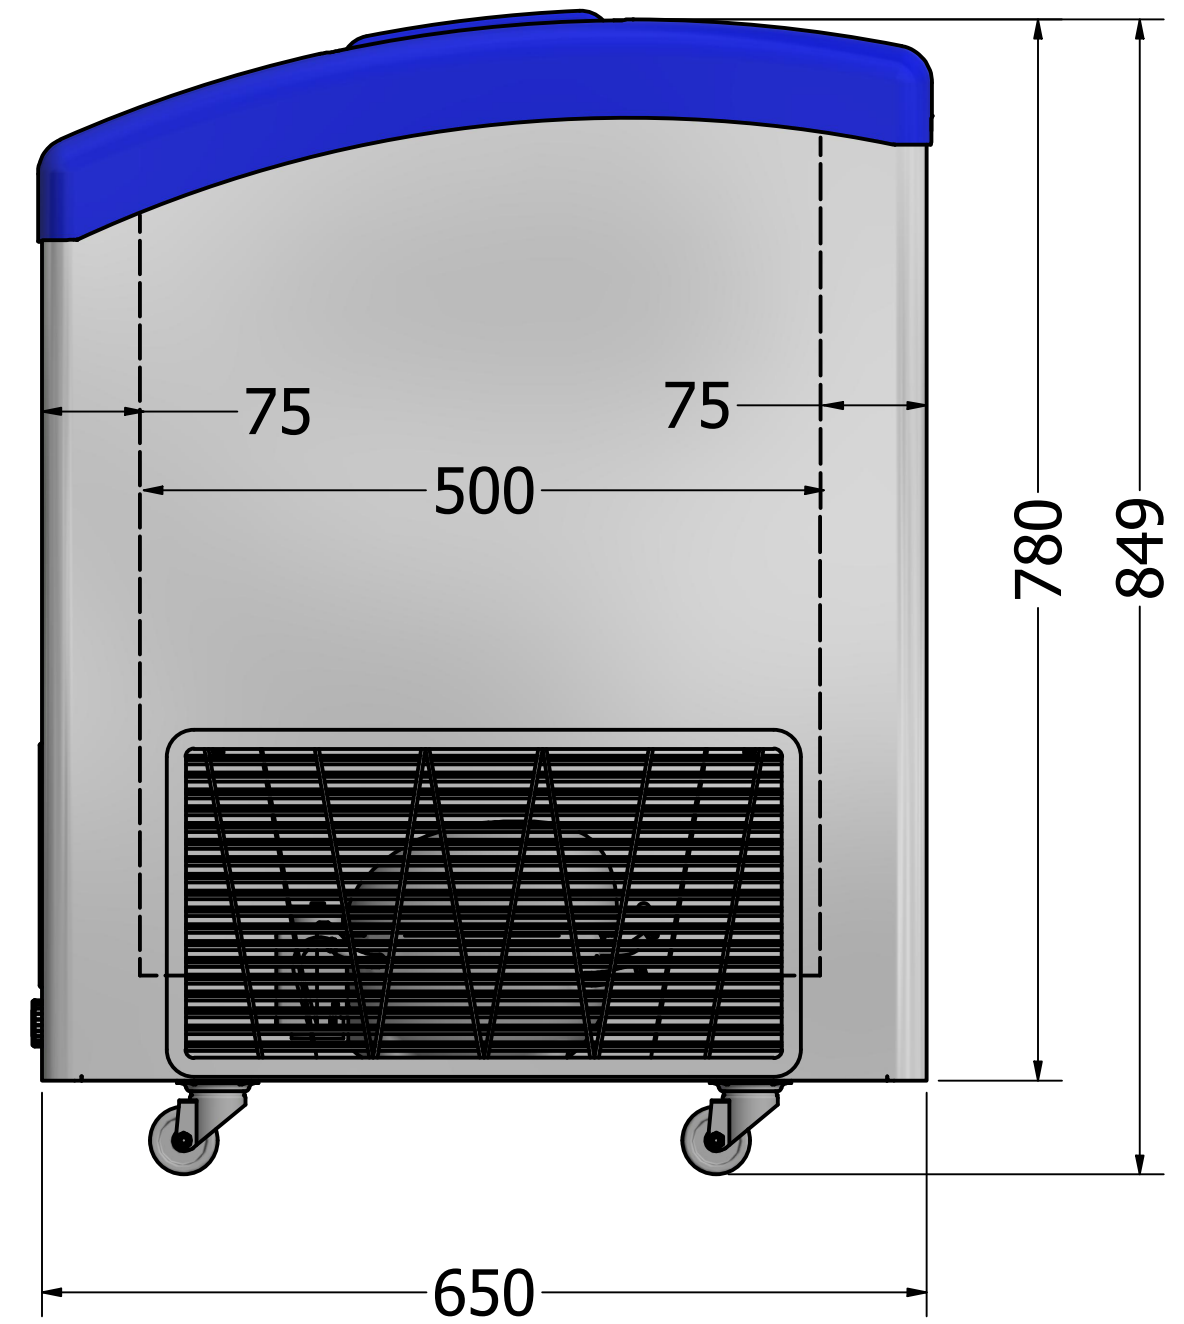

B

B

B

B

A

A

DRAWN	Marina Pedersen	01-09-2021		
CHECKED			TITLE	
QA				
MFG				
APPROVED				
		SIZE	DWG NO	REV
		C	Focus 171	
		SCALE	SHEET 1 OF 1	