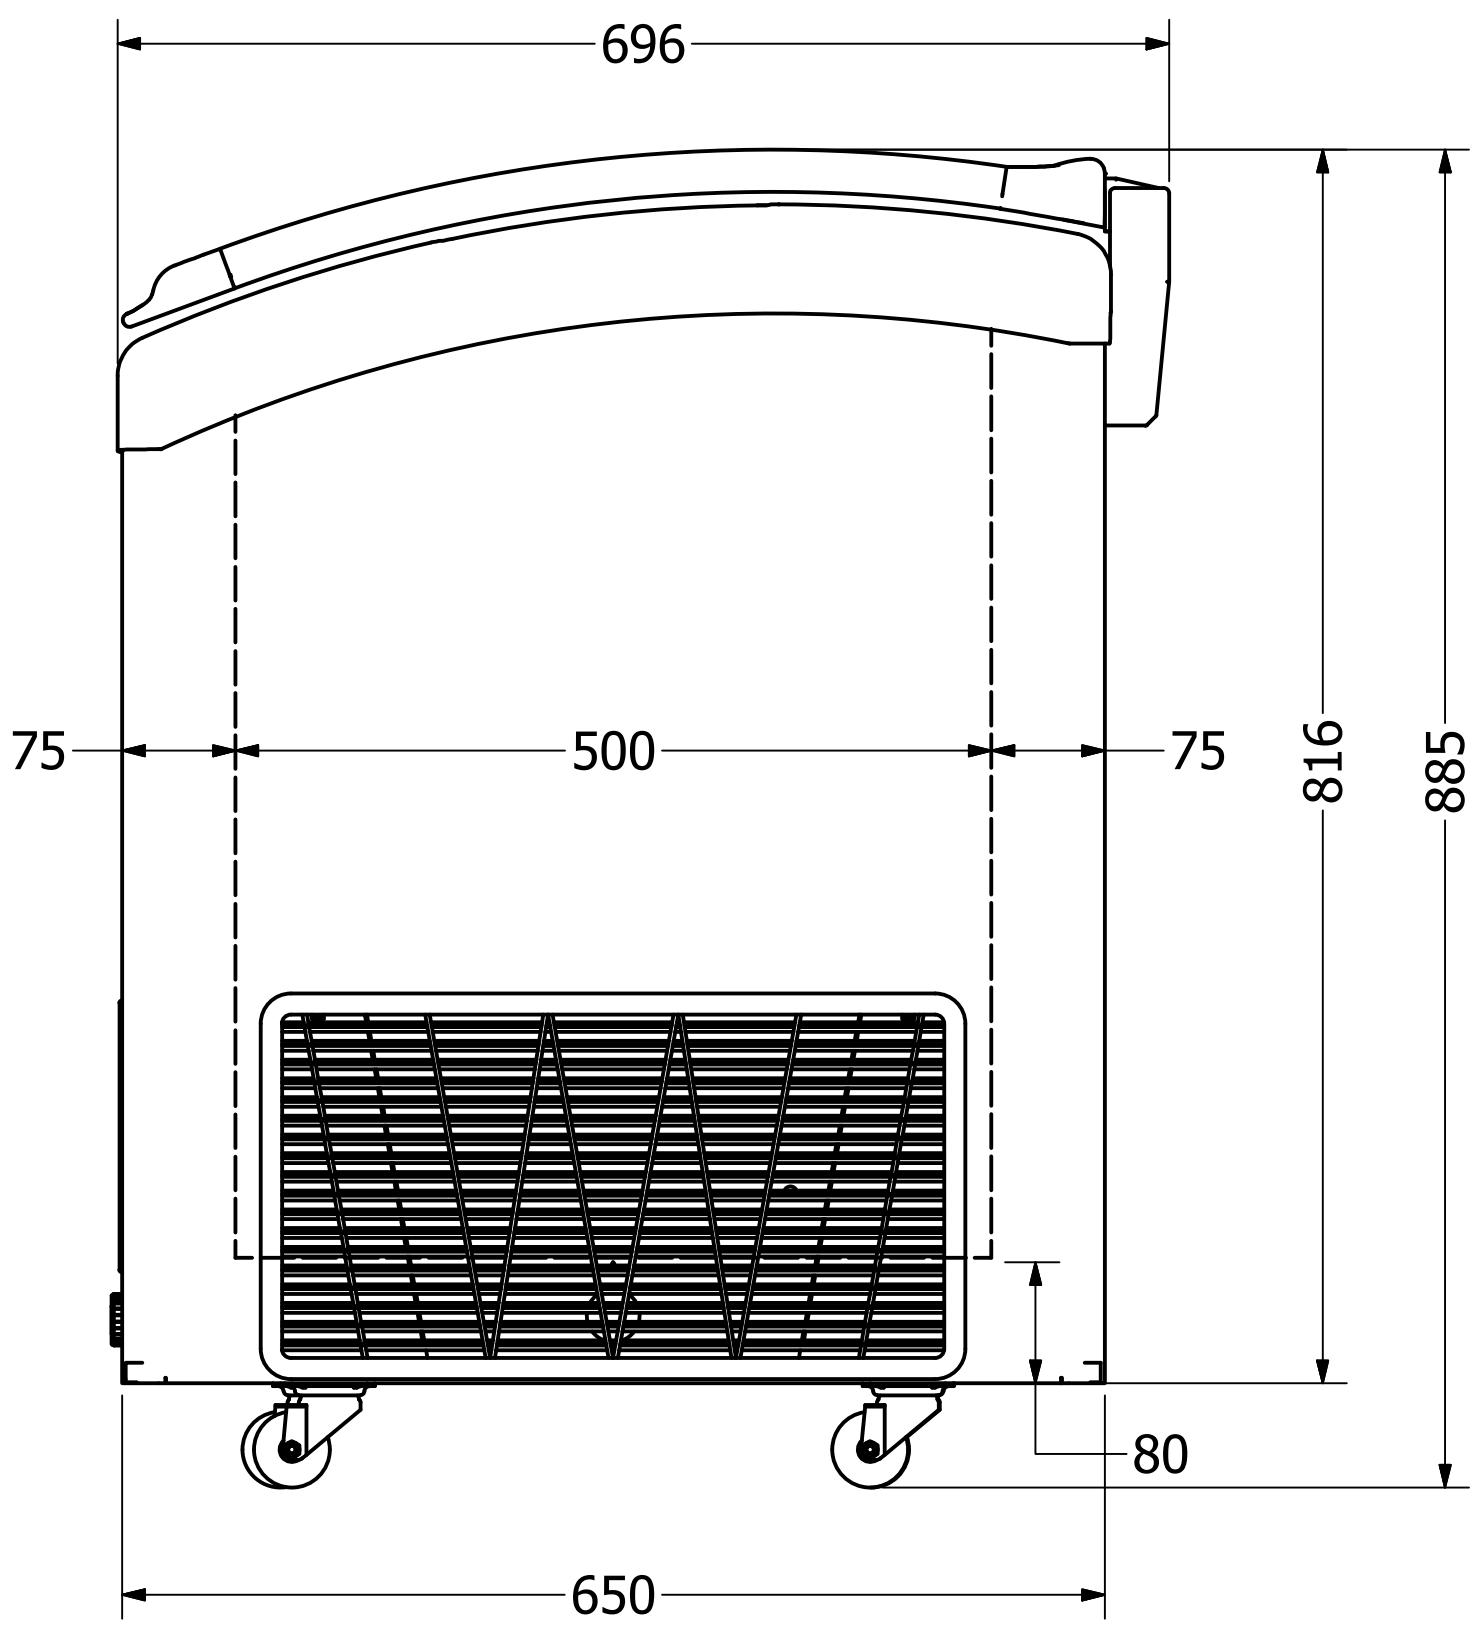

B

B

A

A

DRAWN Marina Pedersen	01-10-2020	TITLE		
CHECKED		Måltegning		
QA		SIZE C	DWG NO Focus 73 V	REV
MFG		SCALE	SHEET 1 OF 1	
APPROVED				

4

3

4