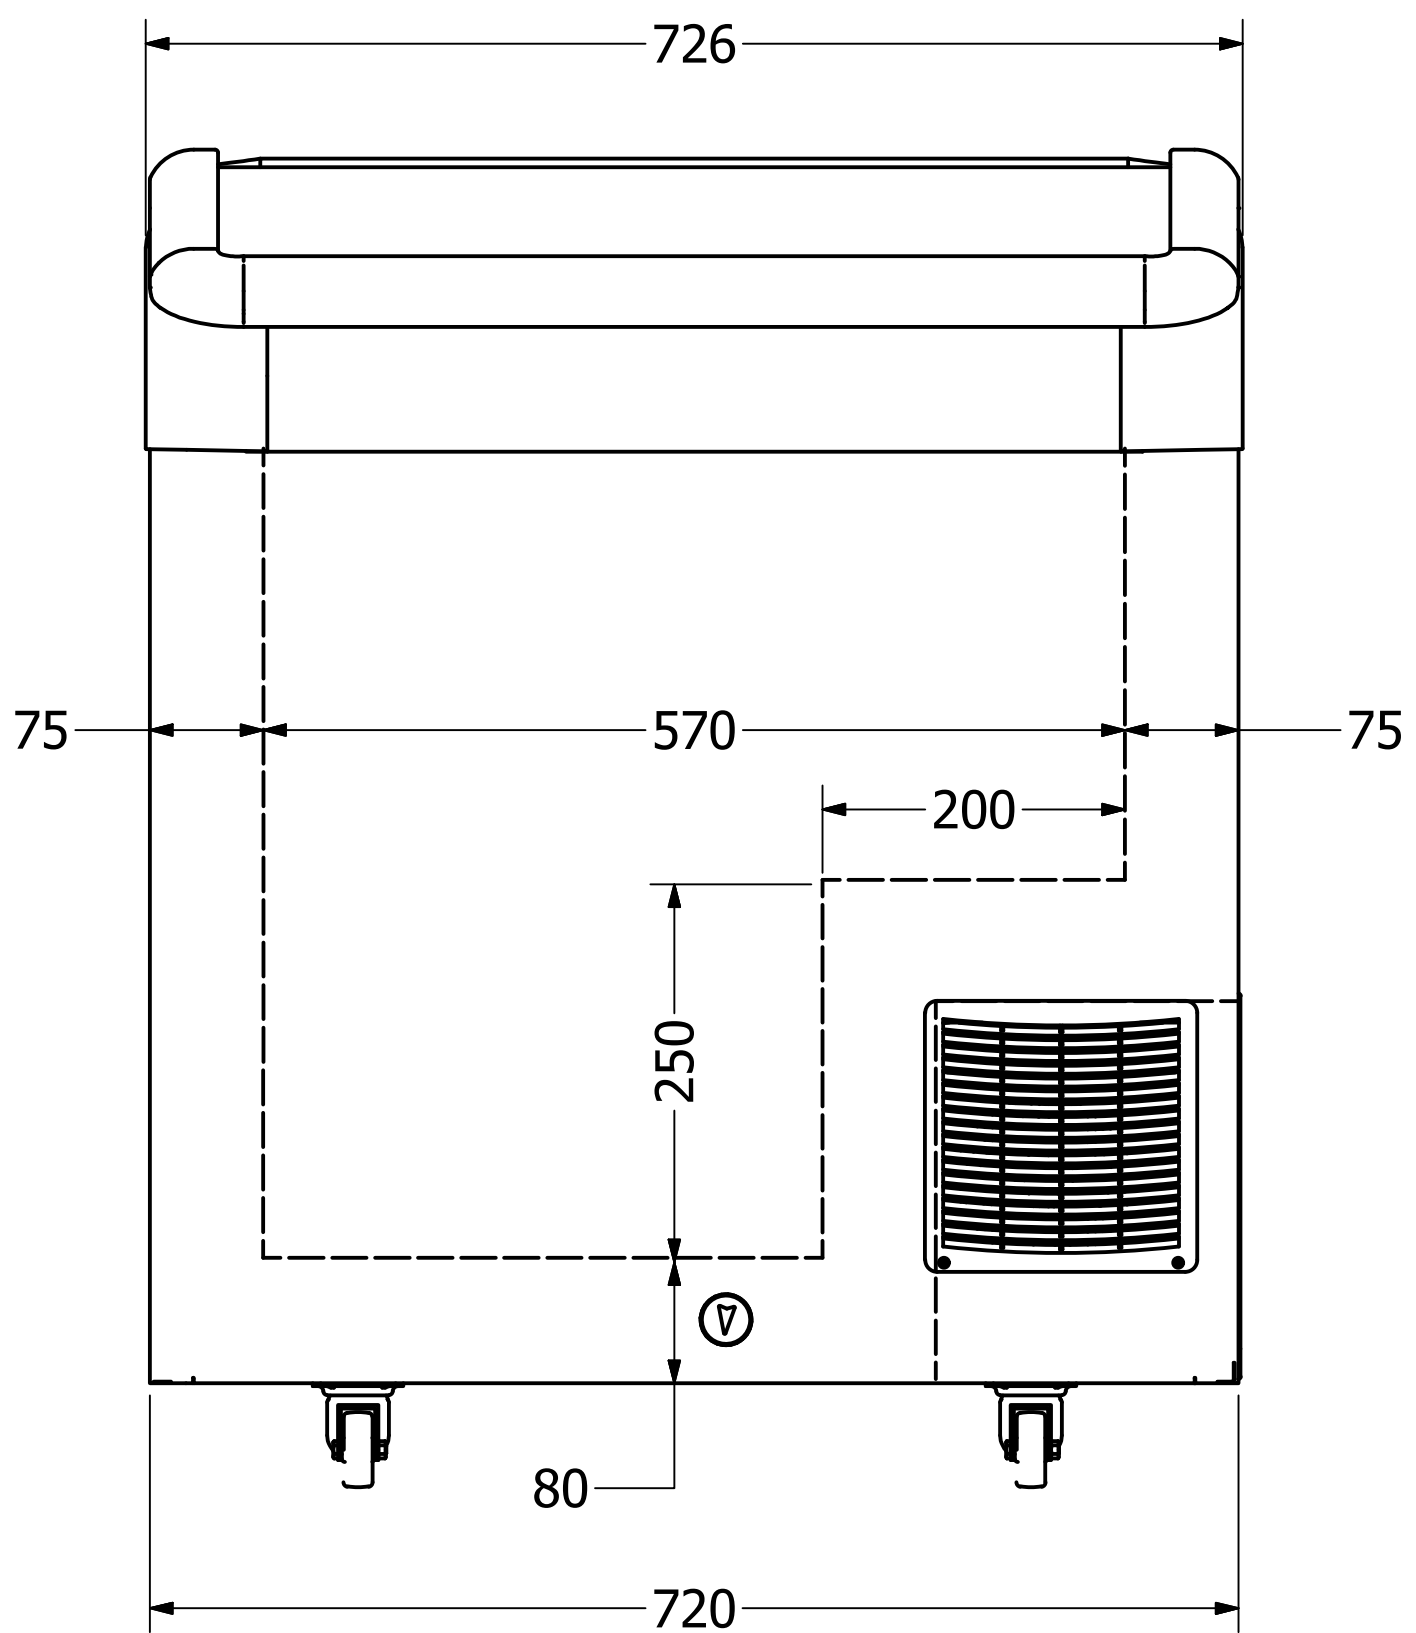

B

B

A

A

DRAWN Marina Pedersen	01-10-2020	TITLE		
CHECKED		Måltegning		
QA		SIZE C	DWG NO Focus 73 V	REV
MFG		SCALE	SHEET 1 OF 1	
APPROVED				

4

3

4