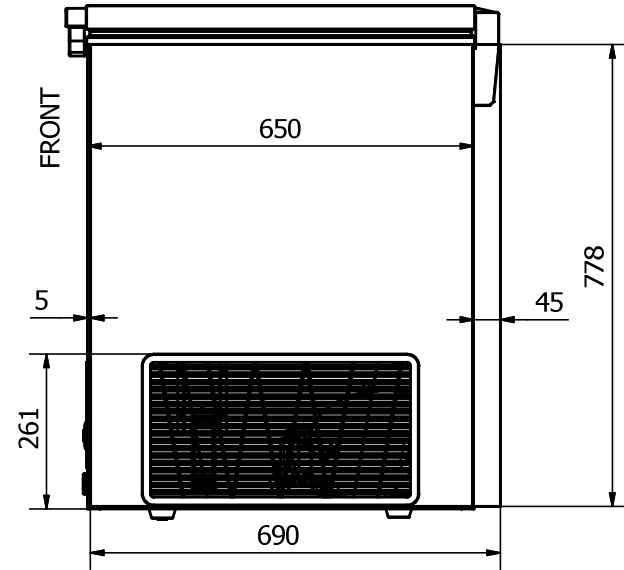

FRONT: Sticker 1770 x 778 mm

EL 61

RIGHT SIDE: Sticker 690 x 778 mm

LEFT SIDE: Sticker 690 x 778 mm

Comments:

The FRONT sticker will be taken around the corners by approx. 35 mm in each side  
 The SIDE stickers will be mounted approx. 5 mm from the FRONT and will be taken around the BACK corner by approx. 45 mm

Designed by	Checked by	Approved by	Date	Date	
Marina Pedersen				20-08-2020	
Elcold Aps			Streamer measurements 3-sided, mm		
EL 61			Edition	Sheet	
				1 / 1	