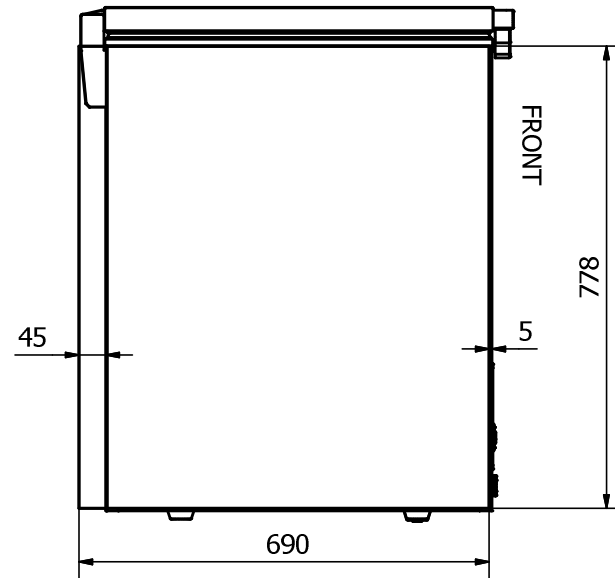

FRONT: Sticker 1770 x 778 mm

EL 61

RIGHT SIDE: Sticker 690 x 778 mm

LEFT SIDE: Sticker 690 x 778 mm

Comments:

The FRONT sticker will be taken around the corners by approx. 35 mm in each side  
 The SIDE stickers will be mounted approx. 5 mm from the FRONT and will be taken around the BACK corner by approx. 45 mm

Designed by	Checked by	Approved by	Date	Date	
Marina Pedersen				20-08-2020	
Elcold Aps			Streamer measurements 3-sided, mm		
EL 61			Edition	Sheet	
				1 / 1	