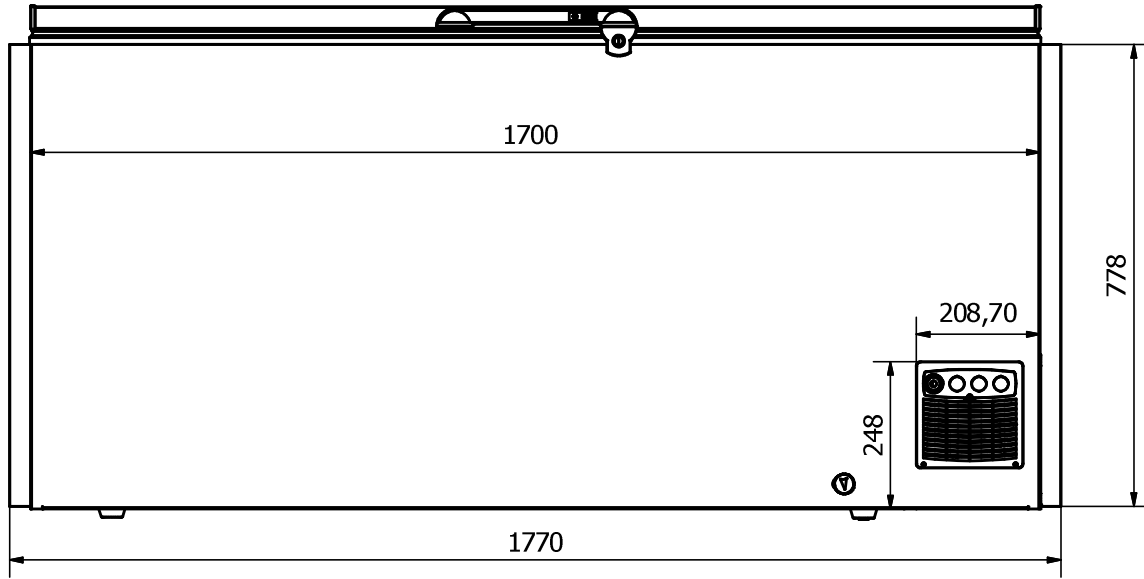

FRONT: Sticker 1770 x 778 mm

EL 61

RIGHT SIDE: Sticker 690 x 778 mm

LEFT SIDE: Sticker 690 x 778 mm

Comments:

The FRONT sticker will be taken around the corners by approx. 35 mm in each side  
 The SIDE stickers will be mounted approx. 5 mm from the FRONT and will be taken around the BACK corner by approx. 45 mm

Designed by	Checked by	Approved by	Date	Date	
Marina Pedersen				20-08-2020	
Elcold Aps			Streamer measurements 3-sided, mm		
EL 61			Edition	Sheet	
				1 / 1	