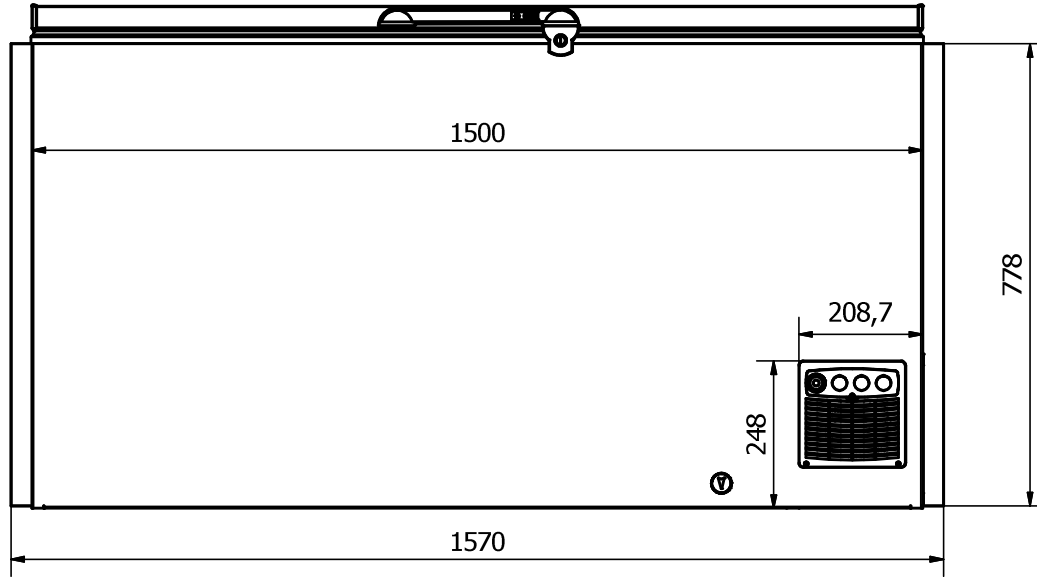

FRONT: Sticker 1570 x 778 mm

EL 53

RIGHT SIDE: Sticker 690 x 778 mm

FRONT

5

45

778

690

LEFT SIDE: Sticker 690 x 778 mm

Comments:

The FRONT sticker will be taken around the corners by approx. 35 mm in each side
 The SIDE stickers will be mounted approx. 5 mm from the FRONT and
 will be taken around the BACK corner by approx. 45 mm

Designed by	Checked by	Approved by	Date	Date	
Marina Pedersen				20-08-2020	
Elcold Aps			Streamer measurements 3-sided, mm		
EL 53			Edition	Sheet	
				1 / 1	