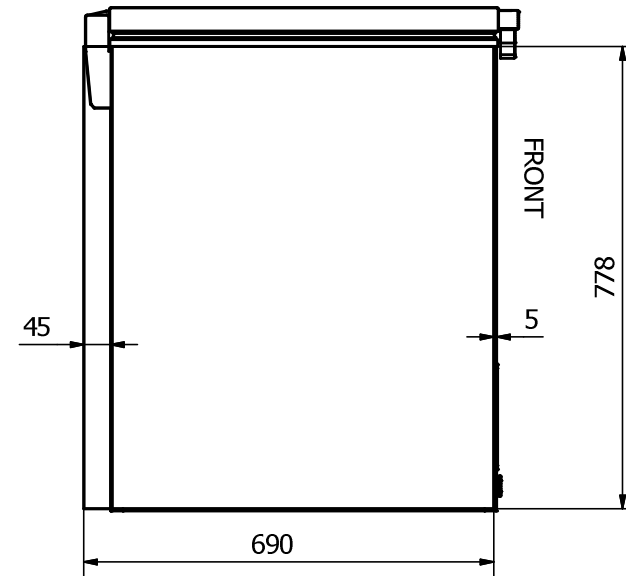

FRONT: Sticker 1570 x 778 mm

EL 53

RIGHT SIDE: Sticker 690 x 778 mm

FRONT

5

45

778

690

LEFT SIDE: Sticker 690 x 778 mm

Comments:

The FRONT sticker will be taken around the corners by approx. 35 mm in each side
 The SIDE stickers will be mounted approx. 5 mm from the FRONT and
 will be taken around the BACK corner by approx. 45 mm

Designed by	Checked by	Approved by	Date	Date	
Marina Pedersen				20-08-2020	
Elcold Aps			Streamer measurements 3-sided, mm		
EL 53			Edition	Sheet	
				1 / 1	