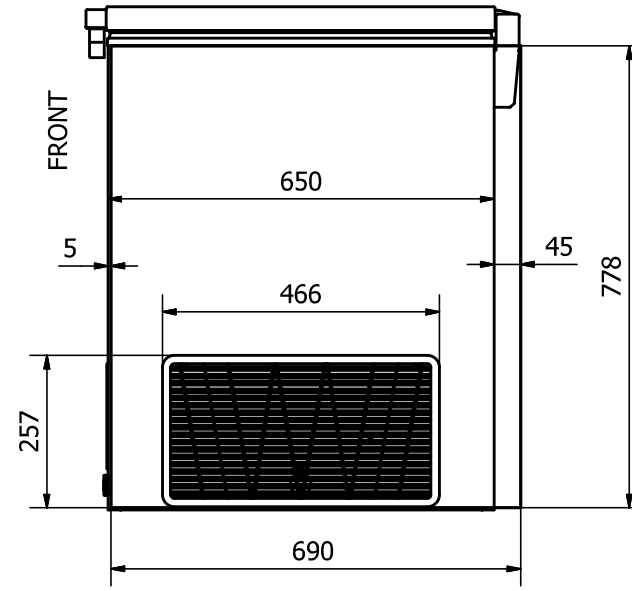

FRONT: Sticker 790 x 778 mm

EL 22

RIGHT SIDE: Sticker 690 x 778 mm

LEFT SIDE: Sticker 690 x 778 mm

Comments:

The FRONT sticker will be taken around the corners by approx. 35 mm in each side  
 The SIDE stickers will be mounted approx. 5 mm from the FRONT and will be taken around the BACK corner by approx. 45 mm

Designed by	Checked by	Approved by	Date	Date	
Marina Pedersen				04-09-2020	
Elcold Aps			Streamer measurements 3-sided, mm		
			EL 22	Edition	Sheet
					1 / 1