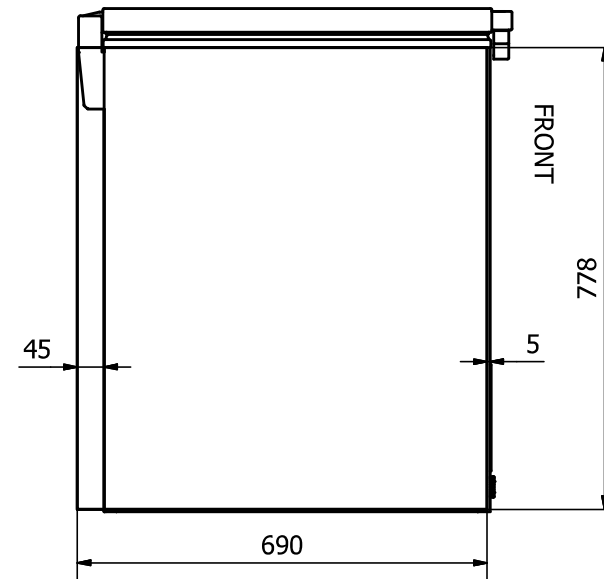

FRONT: Sticker 790 x 778 mm

EL 22

RIGHT SIDE: Sticker 690 x 778 mm

LEFT SIDE: Sticker 690 x 778 mm

Comments:

The FRONT sticker will be taken around the corners by approx. 35 mm in each side  
 The SIDE stickers will be mounted approx. 5 mm from the FRONT and will be taken around the BACK corner by approx. 45 mm

Designed by	Checked by	Approved by	Date	Date	
Marina Pedersen				04-09-2020	
Elcold Aps			Streamer measurements 3-sided, mm		
			EL 22	Edition	Sheet
					1 / 1