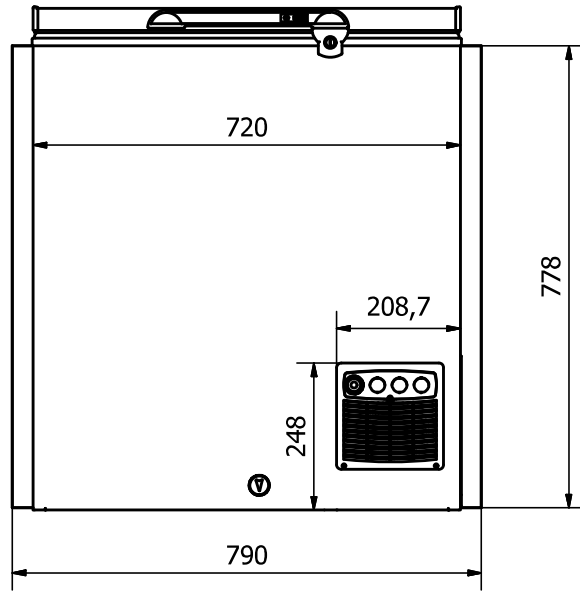

FRONT: Sticker 790 x 778 mm

EL 22

RIGHT SIDE: Sticker 690 x 778 mm

LEFT SIDE: Sticker 690 x 778 mm

Comments:

The FRONT sticker will be taken around the corners by approx. 35 mm in each side  
 The SIDE stickers will be mounted approx. 5 mm from the FRONT and will be taken around the BACK corner by approx. 45 mm

Designed by	Checked by	Approved by	Date	Date	
Marina Pedersen				04-09-2020	
Elcold Aps			Streamer measurements 3-sided, mm		
			EL 22	Edition	Sheet
					1 / 1