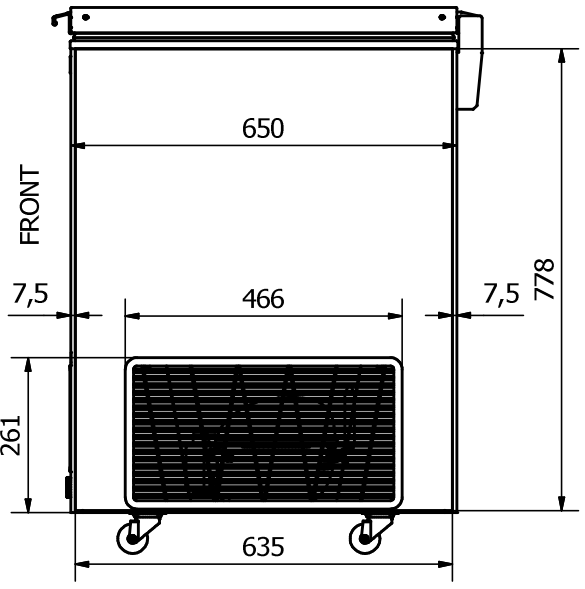

CVG 35

FRONT: Sticker 1120 x 778 mm

RIGHT SIDE: Sticker 635 x 778 mm

Comments:
 The FRONT and the BACK stickers will be taken around the corners by approx. 35 mm in each side
 The SIDE stickers will be mounted approx. 7,5 mm from the FRONT and 7,5 mm from the BACK

Designed by	Checked by	Approved by	Date	Date	
Marina Pedersen				12-08-2020	
Elcold Aps			Streamer measurements 4-sided, mm		
CVG 35			Edition	Sheet	
				1 / 1	