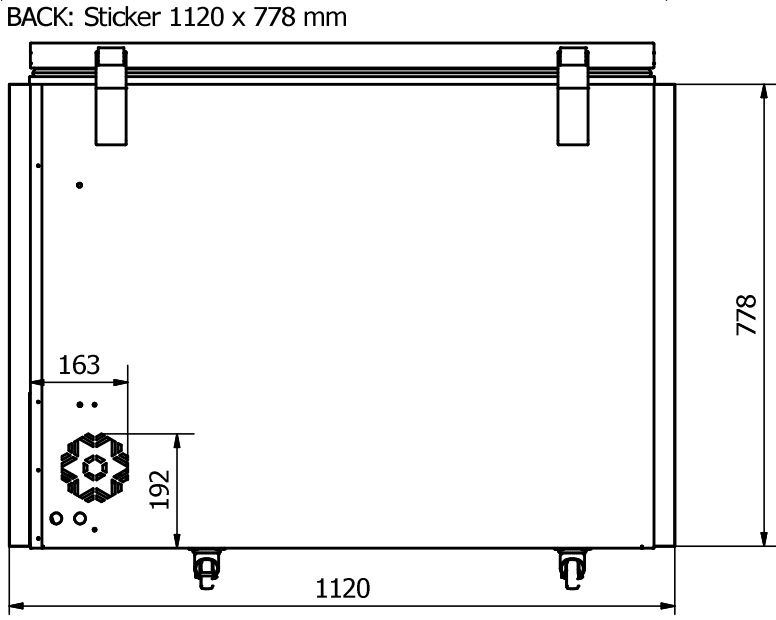

CVG 35

FRONT: Sticker 1120 x 778 mm

RIGHT SIDE: Sticker 635 x 778 mm

Comments:
 The FRONT and the BACK stickers will be taken around the corners by approx. 35 mm in each side
 The SIDE stickers will be mounted approx. 7,5 mm from the FRONT and 7,5 mm from the BACK

Designed by	Checked by	Approved by	Date	Date	
Marina Pedersen				12-08-2020	
Elcold Aps			Streamer measurements 4-sided, mm		
CVG 35			Edition	Sheet	
				1 / 1	