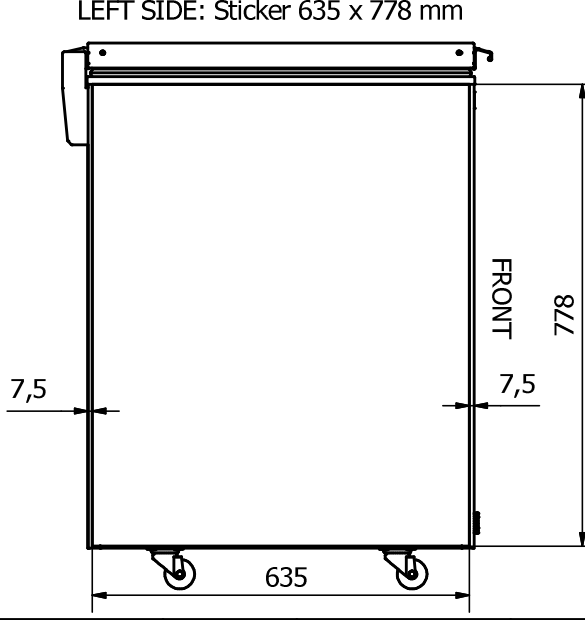

CVG 35

FRONT: Sticker 1120 x 778 mm

RIGHT SIDE: Sticker 635 x 778 mm

Comments:
 The FRONT and the BACK stickers will be taken around the corners by approx. 35 mm in each side
 The SIDE stickers will be mounted approx. 7,5 mm from the FRONT and 7,5 mm from the BACK

Designed by	Checked by	Approved by	Date	Date	
Marina Pedersen				12-08-2020	
Elcold Aps			Streamer measurements 4-sided, mm		
CVG 35			Edition	Sheet	
				1 / 1	