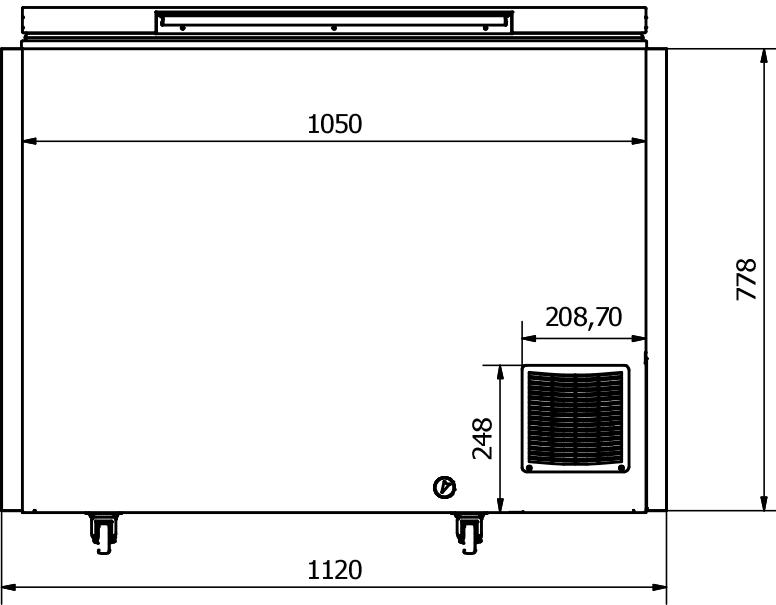

CVG 35

FRONT: Sticker 1120 x 778 mm

RIGHT SIDE: Sticker 635 x 778 mm

Comments:
 The FRONT and the BACK stickers will be taken around the corners by approx. 35 mm in each side
 The SIDE stickers will be mounted approx. 7,5 mm from the FRONT and 7,5 mm from the BACK

Designed by	Checked by	Approved by	Date	Date	
Marina Pedersen				12-08-2020	
Elcold Aps			Streamer measurements 4-sided, mm		
CVG 35			Edition	Sheet	
				1 / 1	