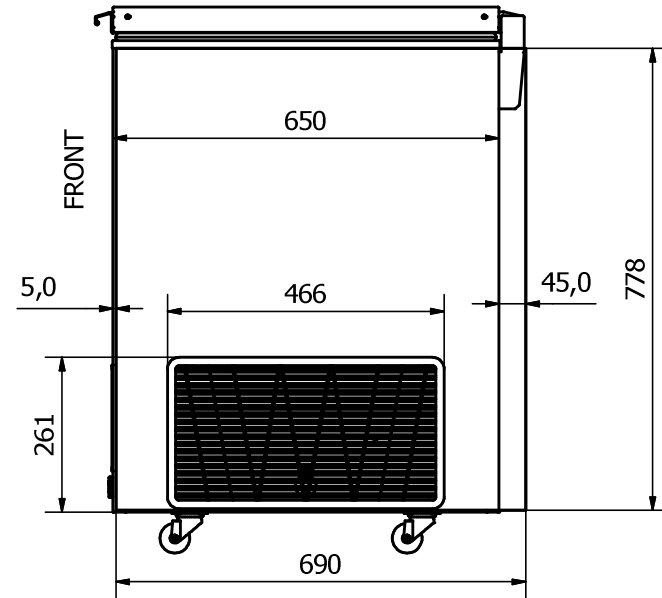

FRONT: Sticker 790 x 778 mm

CVG 22

RIGHT SIDE: Sticker 690 x 778 mm

LEFT SIDE: Sticker 690 x 778 mm

Comments:

The FRONT sticker will be taken around the corners by approx. 35 mm in each side
 The SIDE stickers will be mounted approx. 5 mm from the FRONT and will be taken around the BACK corner by approx. 45 mm

Designed by	Checked by	Approved by	Date	Date	
Marina Pedersen				12-08-2020	
Elcold Aps			Streamer measurements 3-sided, mm		
CVG 22			Edition	Sheet	
				1 / 1	