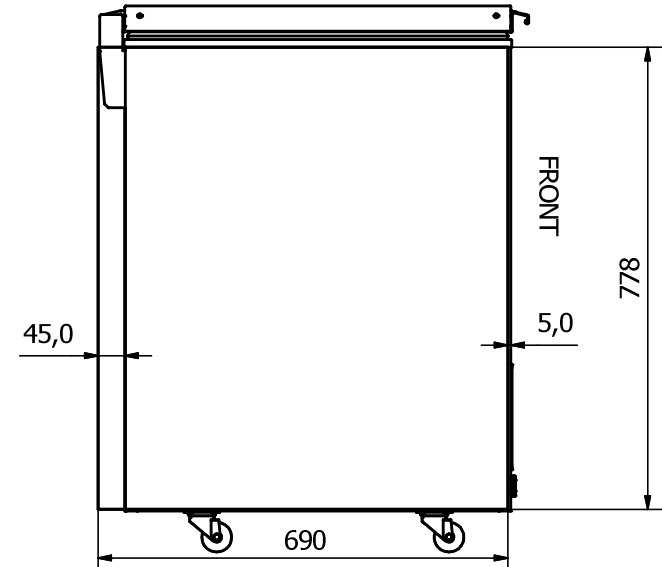

FRONT: Sticker 790 x 778 mm

CVG 22

RIGHT SIDE: Sticker 690 x 778 mm

LEFT SIDE: Sticker 690 x 778 mm

Comments:

The FRONT sticker will be taken around the corners by approx. 35 mm in each side
 The SIDE stickers will be mounted approx. 5 mm from the FRONT and will be taken around the BACK corner by approx. 45 mm

Designed by	Checked by	Approved by	Date	Date	
Marina Pedersen				12-08-2020	
Elcold Aps			Streamer measurements 3-sided, mm		
CVG 22			Edition	Sheet	
				1 / 1	