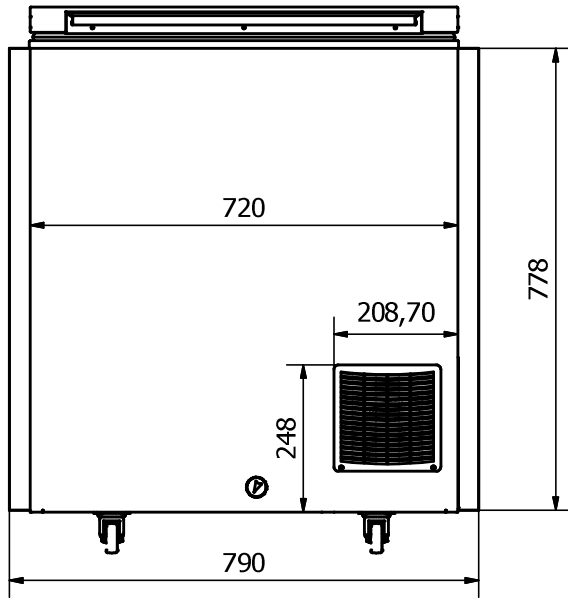

FRONT: Sticker 790 x 778 mm

CVG 22

RIGHT SIDE: Sticker 690 x 778 mm

LEFT SIDE: Sticker 690 x 778 mm

Comments:

The FRONT sticker will be taken around the corners by approx. 35 mm in each side
 The SIDE stickers will be mounted approx. 5 mm from the FRONT and will be taken around the BACK corner by approx. 45 mm

Designed by	Checked by	Approved by	Date	Date	
Marina Pedersen				12-08-2020	
Elcold Aps			Streamer measurements 3-sided, mm		
CVG 22			Edition	Sheet	
				1 / 1	