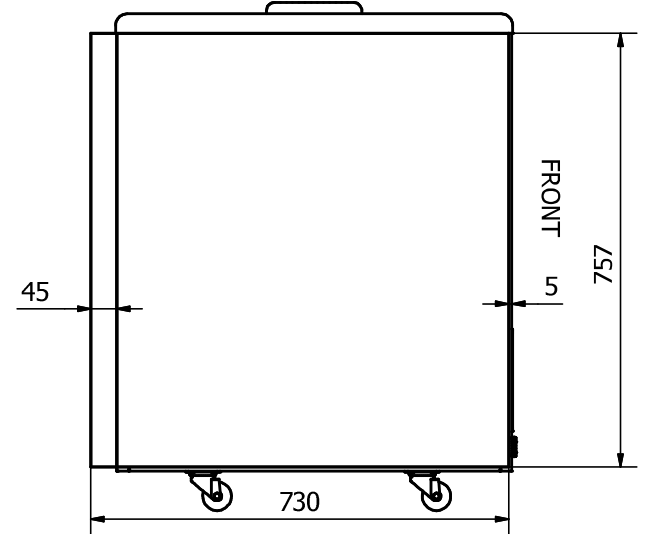

# NOVA 61

FRONT: Sticker 1870 x 757 mm

RIGHT SIDE: Sticker 730 x 757 mm

LEFT SIDE: Sticker 730 x 757 mm

**Comments:**

The FRONT sticker will be taken around the corners by approx. 35 mm in each side  
 The SIDE stickers will be mounted approx. 5 mm from the FRONT and will be taken around the BACK corner by approx. 45 mm

Designed by Marina Pedersen	Checked by	Approved by	Date	Date 03-08-2020
Elcold Aps			Streamer measurements 3-sided, mm	
			NOVA 61	Sheet 1 / 1