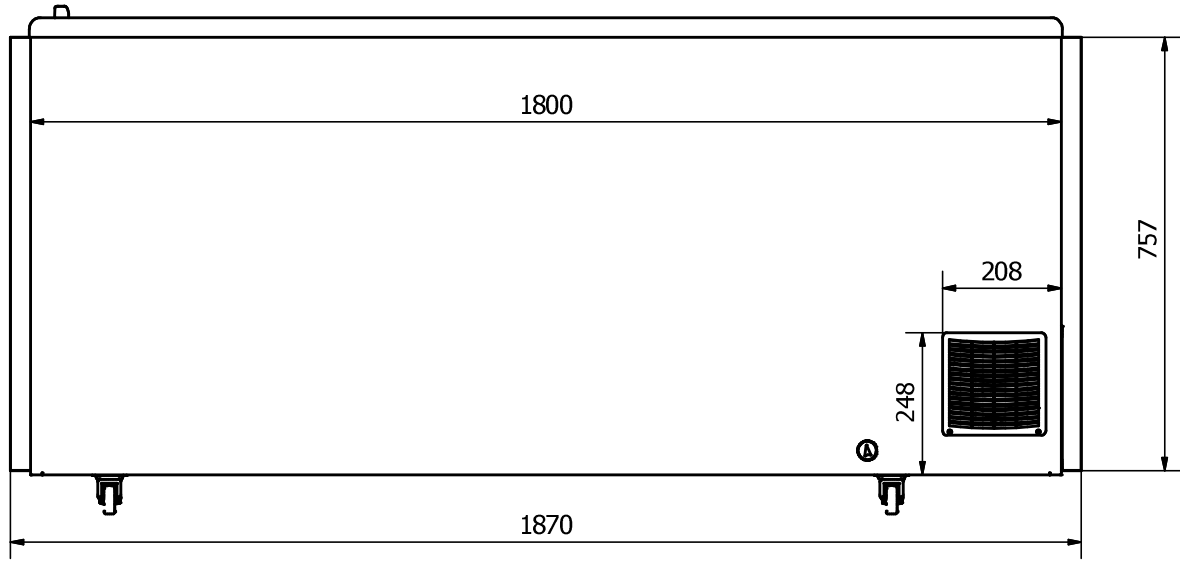

# NOVA 61

FRONT: Sticker 1870 x 757 mm

RIGHT SIDE: Sticker 730 x 757 mm

LEFT SIDE: Sticker 730 x 757 mm

**Comments:**

The FRONT sticker will be taken around the corners by approx. 35 mm in each side  
 The SIDE stickers will be mounted approx. 5 mm from the FRONT and will be taken around the BACK corner by approx. 45 mm

Designed by Marina Pedersen	Checked by	Approved by	Date	Date 03-08-2020
Elcold Aps			Streamer measurements 3-sided, mm	
			NOVA 61	Sheet 1 / 1