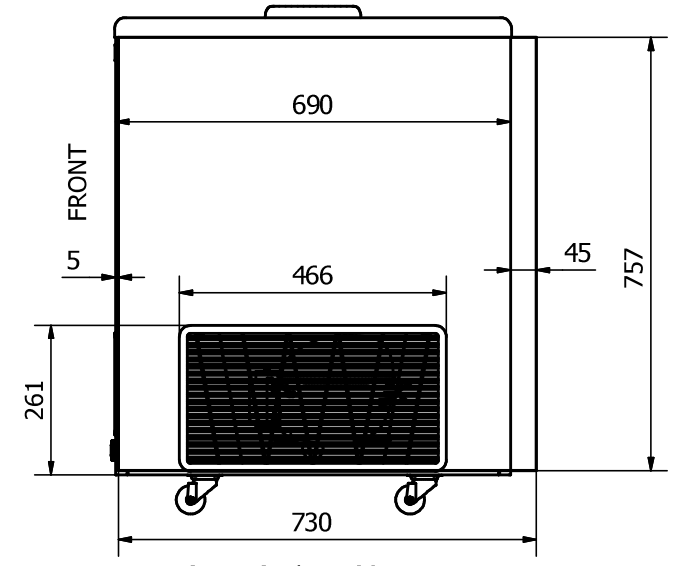

# NOVA 61

FRONT: Sticker 1870 x 757 mm

RIGHT SIDE: Sticker 730 x 757 mm

LEFT SIDE: Sticker 730 x 757 mm

**Comments:**

The FRONT sticker will be taken around the corners by approx. 35 mm in each side  
 The SIDE stickers will be mounted approx. 5 mm from the FRONT and will be taken around the BACK corner by approx. 45 mm

Designed by Marina Pedersen	Checked by	Approved by	Date	Date 03-08-2020
Elcold Aps			Streamer measurements 3-sided, mm	
			NOVA 61	Sheet 1 / 1